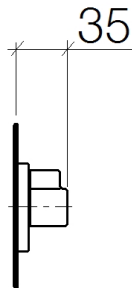

Shower - Elemental Spa  
Wall valve - polished chrome  
Article number: 36 315 985-00

- rosette 60 x 60 mm
- Fittings group as per DIN 4109: 2

polished chrome

Miscellaneous items are required for this article.

## Dimensional drawing

All details in mm / inch = mm x 0.0394

Shower - Elemental Spa  
Wall valve - polished chrome  
Article number: 36 315 985-00