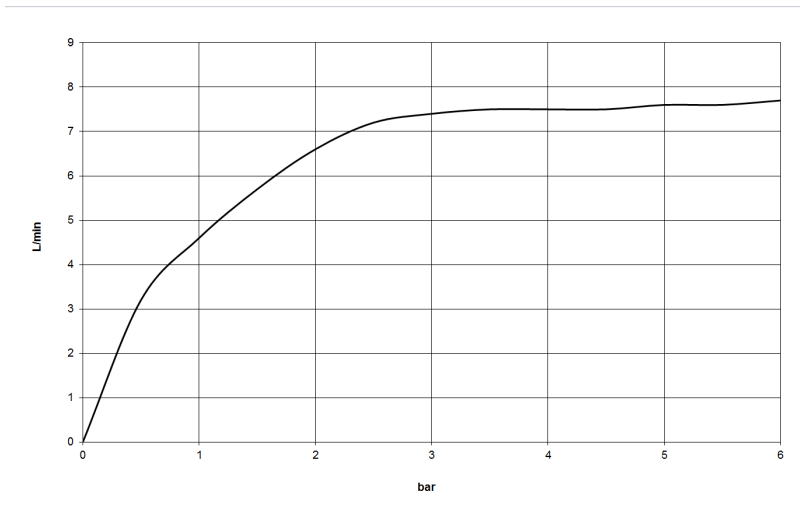

Shower - Tara.Logic
Hand shower set - polished chrome
Article number: 27 806 625-00

- normal flow
- with anti-scale system
- rosette Ø 55 mm
- metal shower hose 1250mm with integrated anti-twist protection
- shower holder rosette Ø 55mm
- max. flow 7.6 l/min
- Intrinsic protection against back flow.

polished chrome

Dimensional drawing

All details in mm / inch = mm x 0.0394

Shower - Tara.Logic
Hand shower set - polished chrome
Article number: 27 806 625-00

Flow rate chart

Other finish variants

platinum matt
27 806 625-06

Cyprum
27 806 625-49

Other finishes on request (x-tra Service)

Shower - Tara.Logic
Hand shower set - polished chrome
Article number: 27 806 625-00

Recommended miscellaneous

35 085 970 90
Concealed wall elbow -