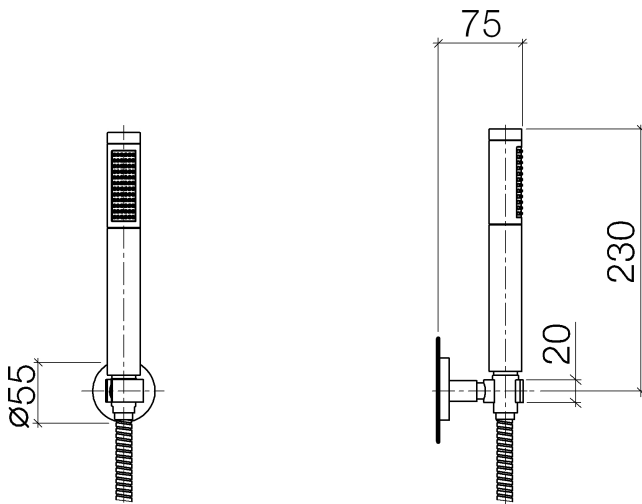

Shower - Tara.Logic
Hand shower set - polished chrome
Article number: 27 806 625-00

- normal flow
- with anti-scale system
- rosette Ø 55 mm
- metal shower hose 1250mm with integrated anti-twist protection
- shower holder rosette Ø 55mm
- max. flow 7.6 l/min
- Intrinsic protection against back flow.

polished chrome

Dimensional drawing

All details in mm / inch = mm x 0.0394

Shower - Tara.Logic
Hand shower set - polished chrome
Article number: 27 806 625-00

Flow rate chart

Other finish variants

platinum matt
27 806 625-06

Cyprum
27 806 625-49

Other finishes on request (x-tra Service)

Shower - Tara.Logic
Hand shower set - polished chrome
Article number: 27 806 625-00

Recommended miscellaneous

35 085 970 90
Concealed wall elbow -

28 450 625-00
Wall elbow - polished chrome