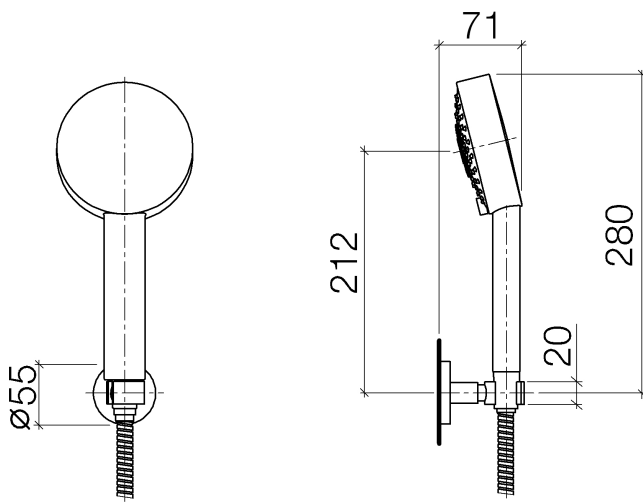

Shower - Tara.Logic
Hand shower set - platinum matt
Article number: 27 805 625-06

- spray head Ø 100mm
- three settings: normal flow, soft flow, massage flow
- with anti-scale system
- metal shower hose 1250mm with integrated anti-twist protection
- shower holder rosette Ø 55mm
- max. flow 7.6 l/min
- Intrinsic protection against back flow.

platinum matt

Dimensional drawing

All details in mm / inch = mm x 0.0394

Shower - Tara.Logic
Hand shower set - platinum matt
Article number: 27 805 625-06

Flow rate chart

Other finish variants

polished chrome
27 805 625-00

Cyprum
27 805 625-49

Other finishes on request (x-tra Service)

Shower - Tara.Logic
Hand shower set - platinum matt
Article number: 27 805 625-06

Recommended miscellaneous

35 085 970 90
Concealed wall elbow -

28 450 625-06
Wall elbow - platinum matt