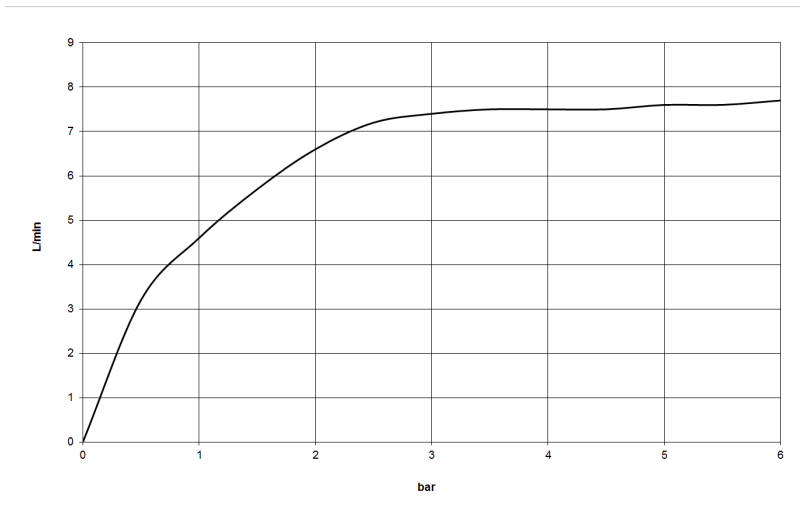

Shower - Tara.Logic
Hand shower set - platinum matt
Article number: 27 805 625-06

- spray head Ø 100mm
- three settings: normal flow, soft flow, massage flow
- with anti-scale system
- metal shower hose 1250mm with integrated anti-twist protection
- shower holder rosette Ø 55mm
- max. flow 7.6 l/min
- Intrinsic protection against back flow.

platinum matt

Dimensional drawing

All details in mm / inch = mm x 0.0394

Shower - Tara.Logic
Hand shower set - platinum matt
Article number: 27 805 625-06

Flow rate chart

Other finish variants

polished chrome
27 805 625-00