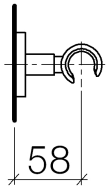

Shower - Meta.02

Wall bracket - Cyprum

Article number: 28 050 625-49

- rosette Ø 55 mm

Cyprum

Dimensional drawing

All details in mm / inch = mm x 0.0394

Shower - Meta.02

Wall bracket - Cyprum

Article number: 28 050 625-49

Other finish variants

polished chrome
28 050 625-00

platinum matt
28 050 625-06

Other finishes on request (x-tra Service)