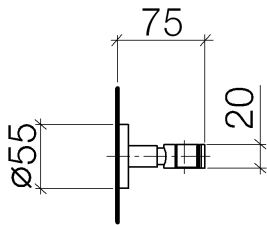

Shower - Meta.02

Wall bracket - Cyprum

Article number: 28 050 625-49

- rosette Ø 55 mm

Cyprum

Dimensional drawing

All details in mm / inch = mm x 0.0394

Shower - Meta.02

Wall bracket - Cyprum

Article number: 28 050 625-49

Other finish variants

polished chrome
28 050 625-00

platinum matt
28 050 625-06

Other finishes on request (x-tra Service)