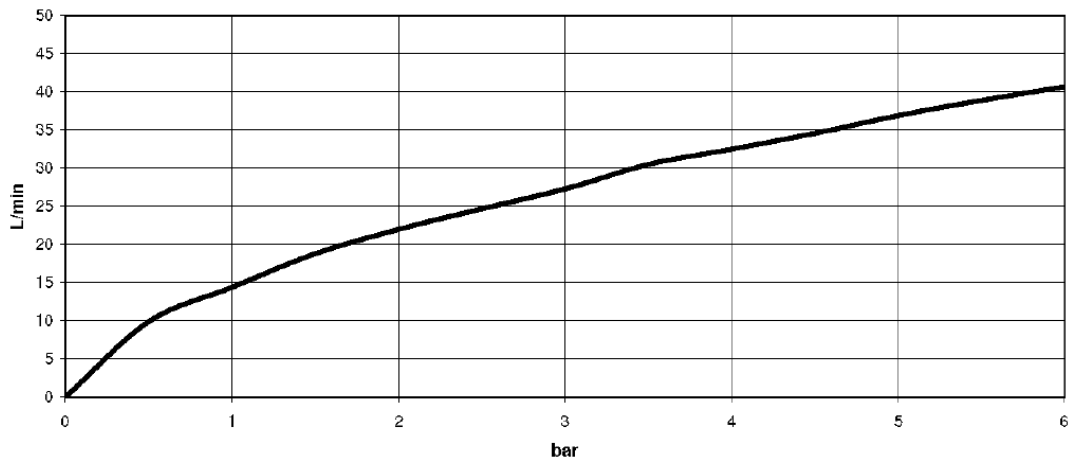

Bath - Tara.Logic

bath spout for wall mounting - platinum matt

Article number: 13 801 885-06

Flow rate chart

Other finish variants

polished chrome

13 801 885-00

Other finishes on request (x-tra Service)