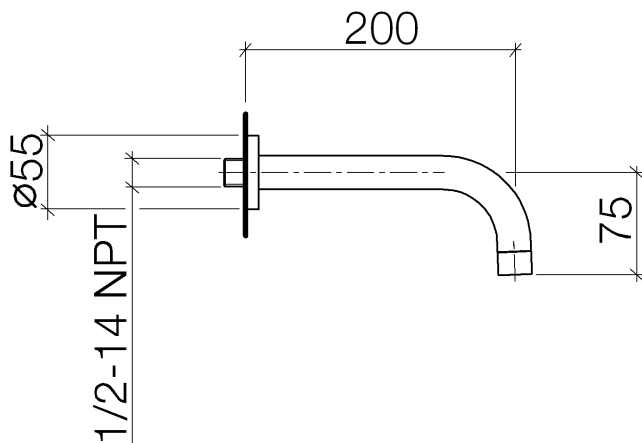

Bath - Tara.Logic  
bath spout for wall mounting - platinum matt  
Article number: 13 801 885-06

- 200 mm projection
- circular normal flow
- rosette Ø 55 mm
- hole diameter 37 mm
- 1/2" connection
- max. flow 27.3 l/min at 3 bar flow pressure

platinum matt

Discontinued articles/items in stock until 30.09.2019

Dimensional drawing

All details in mm / inch = mm x 0.0394

Bath - Tara.Logic

bath spout for wall mounting - platinum matt

Article number: 13 801 885-06

Flow rate chart

Other finish variants

polished chrome

13 801 885-00

Other finishes on request (x-tra Service)

Bath - Tara.Logic  
bath spout for wall mounting - platinum matt  
Article number: 13 801 885-06