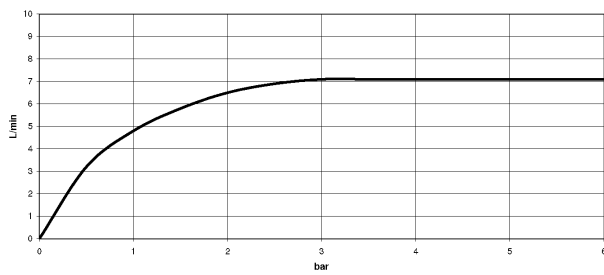

Washbasin - Tara.

Wall-mounted basin mixer without pop-up waste - polished chrome

Article number: 36 717 882-00

- 240 mm projection
- fixed spout
- circular, air-enriched flow
- hole diameter valve 40 mm
- hole diameter spout 40 mm
- rosette Ø 55 mm
- max. flow 7 l/min
- lead-free
- Fittings group as per DIN 4109: 1

polished chrome

Miscellaneous items are required for this article.

Dimensional drawing

All details in mm / inch = mm x 0.0394

Washbasin - Tara.

Wall-mounted basin mixer without pop-up waste - polished chrome

Article number: 36 717 882-00

Flow rate chart

Other finish variants

platinum matt
36 717 882-06

platinum
36 717 882-08

matt black
36 717 882-33

Other finishes on request (x-tra Service)

Washbasin - Tara.