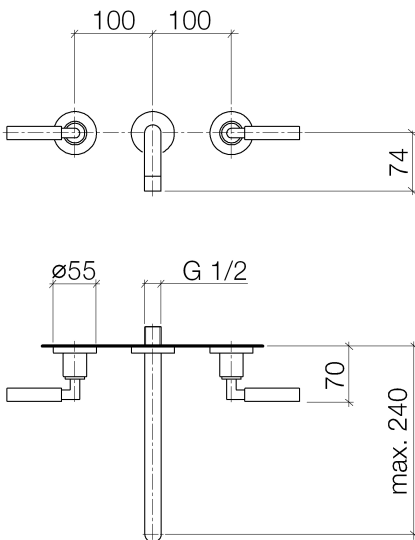

Washbasin - Tara.

Wall-mounted basin mixer without pop-up waste - polished chrome

Article number: 36 717 882-00

- 240 mm projection
- fixed spout
- circular, air-enriched flow
- hole diameter valve 40 mm
- hole diameter spout 40 mm
- rosette Ø 55 mm
- max. flow 7 l/min
- lead-free
- Fittings group as per DIN 4109: 1

polished chrome

Miscellaneous items are required for this article.

Dimensional drawing

All details in mm / inch = mm x 0.0394

Washbasin - Tara.

Wall-mounted basin mixer without pop-up waste - polished chrome

Article number: 36 717 882-00

Flow rate chart

Other finish variants

platinum matt
36 717 882-06

platinum
36 717 882-08

matt black
36 717 882-33

Other finishes on request (x-tra Service)

Washbasin - Tara.

Wall-mounted basin mixer without pop-up waste - polished chrome

Article number: 36 717 882-00

Required miscellaneous

35 707 970 90

Concealed wall-mounted
mixer Centred spout -

35 712 970 90

Concealed wall-mounted
mixer variable positioning -