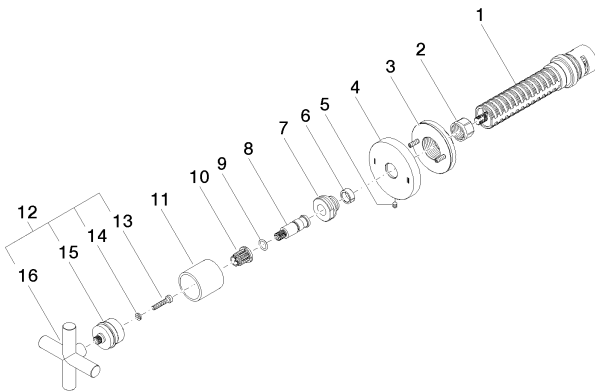

Dimensional drawing

mm [inches]

All details in mm / inch = mm x 0.0394

Bath - Tara.

Concealed two-way diverter - Dark Platinum matt

Article number: 36 200 892-99

Date of manufacture from 4/1/2022

Flow rate chart

Bath - Tara.

Concealed two-way diverter - Dark Platinum matt

Article number: 36 200 892-99

Date of manufacture from 4/1/2022

Other finish variants

polished chrome
36 200 892-00

platinum matt
36 200 892-06

platinum
36 200 892-08

Other finishes on request (x-tra Service)

Bath - Tara.

Concealed two-way diverter - Dark Platinum matt

Article number: 36 200 892-99

Date of manufacture from 4/1/2022

35 202 970 90

Concealed two-way diverter -

Spare parts list

No.	Item Number	Name	Quantity used
1	90 90 03 304 10 90	diverter	1
2	09 23 30 023 90	nut	1
3	90 21 02 181 00 90	disc	1
4	09 27 89 118-99	rosette	1
5	09 31 11 294 90	pin	1
6	09 14 15 020 90	ring	1
7	09 24 05 002 90	nipple	1
8	09 29 06 022 90	spindle	1
9	09 14 10 060 90	seal	1
10	90 12 12 002 00 90	fixing cap	1
11	09 21 02 144-99	sleeve	1
12	04 20 89 010 10-99	handle	1
13	09 30 30 075 90	screw	1
14	09 30 11 029 90	disc	1
15	90 12 12 219 00-99	base	1
16	09 20 89 010-99	handle	1