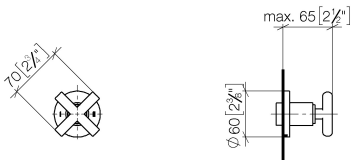

Bath - Tara.

Concealed two-way diverter - Dark Platinum matt

Article number: 36 200 892-99

Date of manufacture from 4/1/2022

- rotary diverter
- rosette 60 mm

Dark Platinum matt

Miscellaneous items are required for this article.

Dimensional drawing

mm [inches]

All details in mm / inch = mm x 0.0394

Bath - Tara.

Concealed two-way diverter - Dark Platinum matt

Article number: 36 200 892-99

Date of manufacture from 4/1/2022

Flow rate chart

Bath - Tara.

Concealed two-way diverter - Dark Platinum matt

Article number: 36 200 892-99

Date of manufacture from 4/1/2022

Other finish variants

polished chrome
36 200 892-00

platinum matt
36 200 892-06

platinum
36 200 892-08