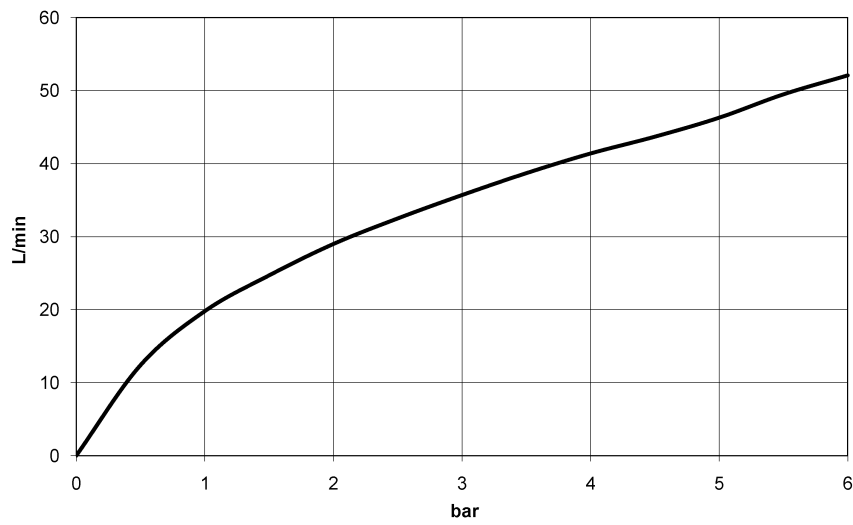

Bath - Tara.

Concealed two-way diverter - Dark Platinum matt

Article number: 36 200 892-99

Date of manufacture from 4/1/2022

- rotary diverter
- rosette 60 mm

Dark Platinum matt

Miscellaneous items are required for this article.

Dimensional drawing

mm [inches]

All details in mm / inch = mm x 0.0394

Bath - Tara.

Concealed two-way diverter - Dark Platinum matt

Article number: 36 200 892-99

Date of manufacture from 4/1/2022

Flow rate chart