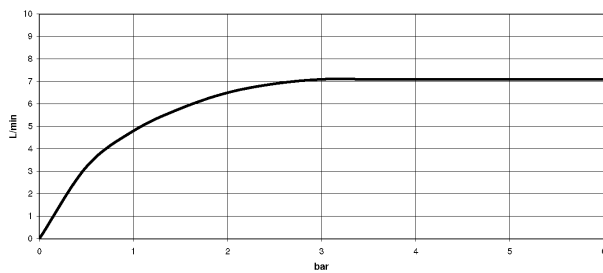

Washbasin - Tara.

Three-hole basin mixer with pop-up waste - matt black

Article number: 20 710 892-33

- 135 mm projection
- pivotable spout 360°
- circular, air-enriched flow
- height of mixer 270 mm
- height up to aerator 161 mm
- hole diameter valve 32 mm
- hole diameter spout 35 mm
- rosette Ø 55 mm
- 2x screw-in M 10 x 1 pressure hose, leak-tested
- max. flow 7 l/min
- lead-free
- Fittings group as per DIN 4109: 1
- Only suitable for basins with an overflow.

matt black

Dimensional drawing

All details in mm / inch = mm x 0.0394

Washbasin - Tara.

Three-hole basin mixer with pop-up waste - matt black

Article number: 20 710 892-33

Flow rate chart

Other finish variants