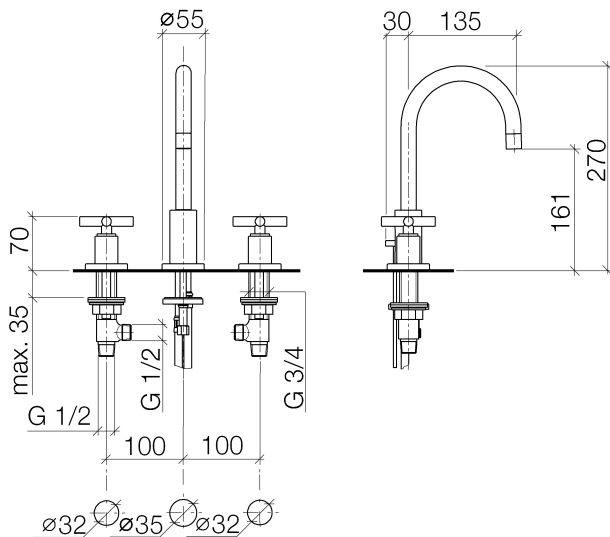

Washbasin - Tara.

Three-hole basin mixer with pop-up waste - matt black

Article number: 20 710 892-33

- 135 mm projection
- pivotable spout 360°
- circular, air-enriched flow
- height of mixer 270 mm
- height up to aerator 161 mm
- hole diameter valve 32 mm
- hole diameter spout 35 mm
- rosette Ø 55 mm
- 2x screw-in M 10 x 1 pressure hose, leak-tested
- max. flow 7 l/min
- lead-free
- Fittings group as per DIN 4109: 1
- Only suitable for basins with an overflow.

matt black

Dimensional drawing

All details in mm / inch = mm x 0.0394

Washbasin - Tara.

Three-hole basin mixer with pop-up waste - matt black

Article number: 20 710 892-33

Flow rate chart

Other finish variants

polished chrome
20 710 892-00

platinum matt
20 710 892-06

platinum
20 710 892-08

Other finishes on request (x-tra Service)

Washbasin - Tara.

Three-hole basin mixer with pop-up waste - matt black

Article number: 20 710 892-33

Recommended miscellaneous

12 506 970 90

Tube -