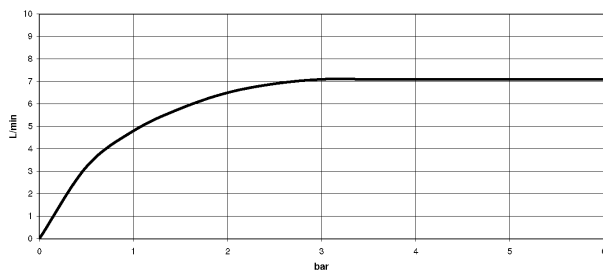

Washbasin - Tara.

Three-hole basin mixer with pop-up waste - polished chrome

Article number: 20 710 882-00

- 135 mm projection
- pivotable spout 360°
- circular, air-enriched flow
- height of mixer 270 mm
- height up to aerator 161 mm
- hole diameter valve 32 mm
- hole diameter spout 35 mm
- rosette Ø 55 mm
- 2x screw-in M 10 x 1 pressure hose, leak-tested
- max. flow 7 l/min
- lead-free
- Fittings group as per DIN 4109: 1
- Only suitable for basins with an overflow.

polished chrome

Dimensional drawing

All details in mm / inch = mm x 0.0394

Washbasin - Tara.

Three-hole basin mixer with pop-up waste - polished chrome

Article number: 20 710 882-00

Flow rate chart

Other finish variants