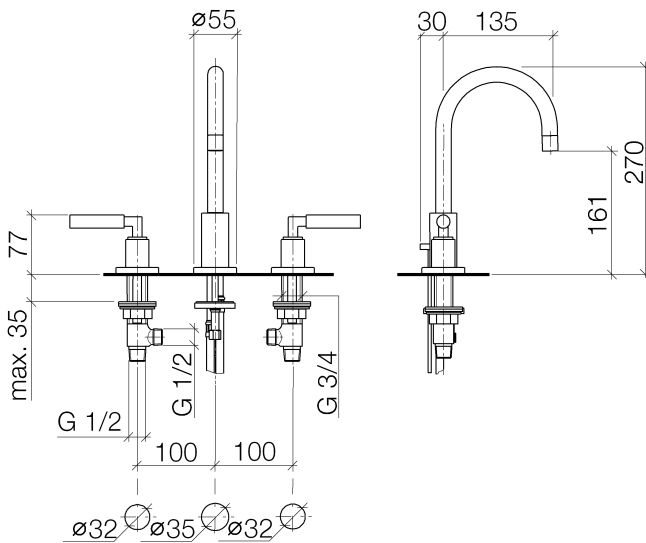

Washbasin - Tara.

Three-hole basin mixer with pop-up waste - polished chrome

Article number: 20 710 882-00

- 135 mm projection
- pivotable spout 360°
- circular, air-enriched flow
- height of mixer 270 mm
- height up to aerator 161 mm
- hole diameter valve 32 mm
- hole diameter spout 35 mm
- rosette Ø 55 mm
- 2x screw-in M 10 x 1 pressure hose, leak-tested
- max. flow 7 l/min
- lead-free
- Fittings group as per DIN 4109: 1
- Only suitable for basins with an overflow.

polished chrome

Dimensional drawing

All details in mm / inch = mm x 0.0394

Washbasin - Tara.

Three-hole basin mixer with pop-up waste - polished chrome

Article number: 20 710 882-00

Flow rate chart

Other finish variants

platinum matt
20 710 882-06

platinum
20 710 882-08

matt black
20 710 882-33

Other finishes on request (x-tra Service)

Washbasin - Tara.

Three-hole basin mixer with pop-up waste - polished chrome

Article number: 20 710 882-00

Recommended miscellaneous

12 506 970 90

Tube -