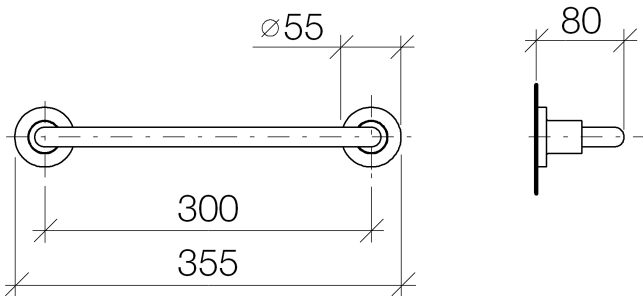

Bath - Tara.

Bath grip - matt black

Article number: 83 030 892-33

- gauge 300 mm
- width 355mm
- height 55 mm
- rosette Ø 55 mm
- 80 mm projection

matt black

### Dimensional drawing

All details in mm / inch = mm x 0.0394

Bath - Tara.

Bath grip - matt black

Article number: 83 030 892-33