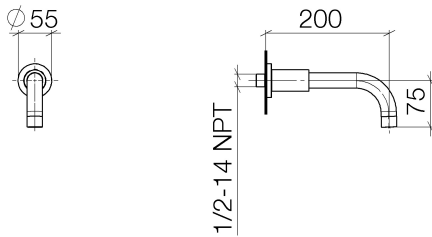

Bath - Tara.

bath spout for wall mounting - platinum matt

Article number: 13 801 892-06

- 200 mm projection
- circular normal flow
- rosette Ø 55 mm
- hole diameter 37 mm
- 1/2" connection
- max. flow 29 l/min at 3 bar flow pressure
- Fittings group as per DIN 4109: 1

platinum matt

Dimensional drawing

All details in mm / inch = mm x 0.0394

Bath - Tara.

bath spout for wall mounting - platinum matt

Article number: 13 801 892-06

Flow rate chart

Other finish variants

polished chrome
13 801 892-00

platinum
13 801 892-08

matt black
13 801 892-33

Other finishes on request (x-tra Service)

Bath - Tara.

bath spout for wall mounting - platinum matt

Article number: 13 801 892-06