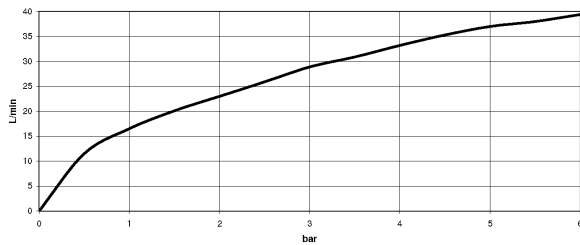

Bath - Tara.

bath spout for wall mounting - platinum matt

Article number: 13 801 892-06

- 200 mm projection
- circular normal flow
- rosette Ø 55 mm
- hole diameter 37 mm
- 1/2" connection
- max. flow 29 l/min at 3 bar flow pressure
- Fittings group as per DIN 4109: 1

platinum matt

Dimensional drawing

All details in mm / inch = mm x 0.0394

Bath - Tara.

bath spout for wall mounting - platinum matt

Article number: 13 801 892-06

Flow rate chart

Other finish variants