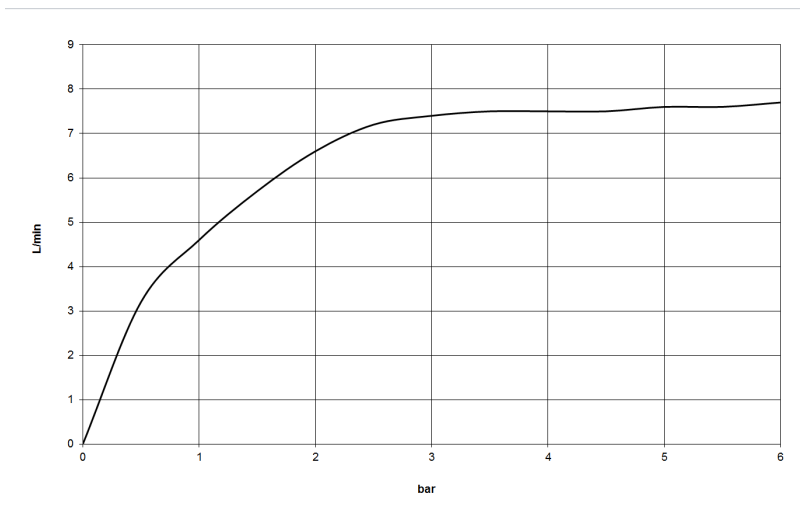

Shower - Tara.

Hand shower set with individual rosettes - polished chrome

Article number: 27 803 892-00

- three settings: normal flow, soft flow, massage flow
- with anti-scale system
- 1/2" shower outlet
- rosette for wall elbow Ø 55mm
- rosette for shower holder Ø 55mm
- metal shower hose 1250mm with integrated anti-twist protection
- 1/2" wall elbow
- max. flow 7.6 l/min
- Intrinsic protection against back flow.

polished chrome

Dimensional drawing

All details in mm / inch = mm x 0.0394

Shower - Tara.

Hand shower set with individual rosettes - polished chrome

Article number: 27 803 892-00

Flow rate chart

Other finish variants