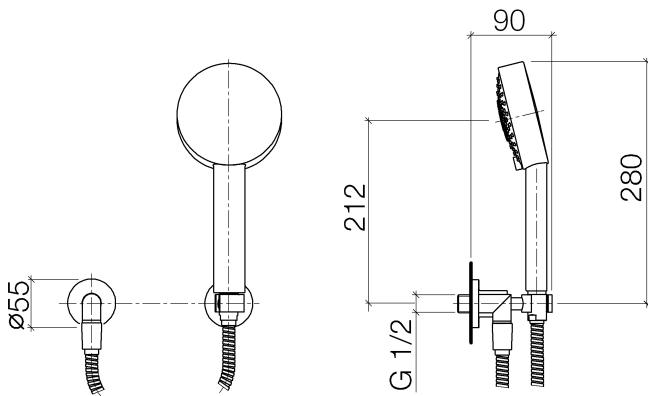

Shower - Tara.

Hand shower set with individual rosettes - polished chrome

Article number: 27 803 892-00

- three settings: normal flow, soft flow, massage flow
- with anti-scale system
- 1/2" shower outlet
- rosette for wall elbow Ø 55mm
- rosette for shower holder Ø 55mm
- metal shower hose 1250mm with integrated anti-twist protection
- 1/2" wall elbow
- max. flow 7.6 l/min
- Intrinsic protection against back flow.

polished chrome

Dimensional drawing

All details in mm / inch = mm x 0.0394

Shower - Tara.

Hand shower set with individual rosettes - polished chrome

Article number: 27 803 892-00

Flow rate chart

Other finish variants

platinum matt
27 803 892-06

platinum
27 803 892-08

matt black
27 803 892-33

Cyprum
27 803 892-49

Other finishes on request (x-tra Service)

Shower - Tara.

Hand shower set with individual rosettes - polished chrome

Article number: 27 803 892-00

Recommended miscellaneous

35 085 970 90

Concealed wall elbow -