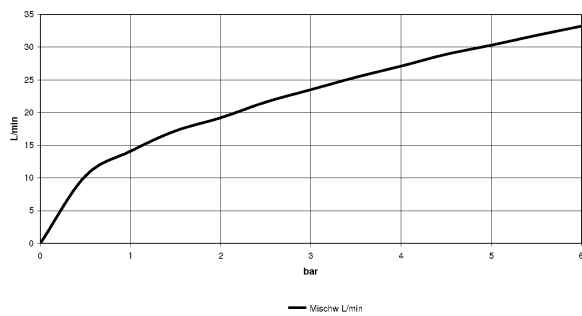

## Bath - Tara.

Bath shower set for bath rim or tile edge installation - platinum

Article number: 27 512 882-08

### Flow rate chart