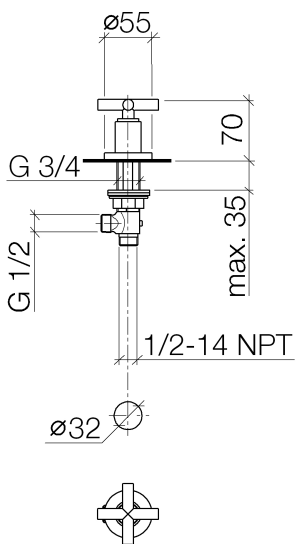

Washbasin - Tara.

Deck valve clockwise closing cold or hot - matt black

Article number: 20 000 892-33

- hole diameter 32 mm
- rosette Ø 55 mm

matt black

Dimensional drawing

All details in mm / inch = mm x 0.0394

Washbasin - Tara.

Deck valve clockwise closing cold or hot - matt black

Article number: 20 000 892-33

Flow rate chart

Other finish variants

polished chrome  
20 000 892-00

platinum matt  
20 000 892-06

platinum  
20 000 892-08