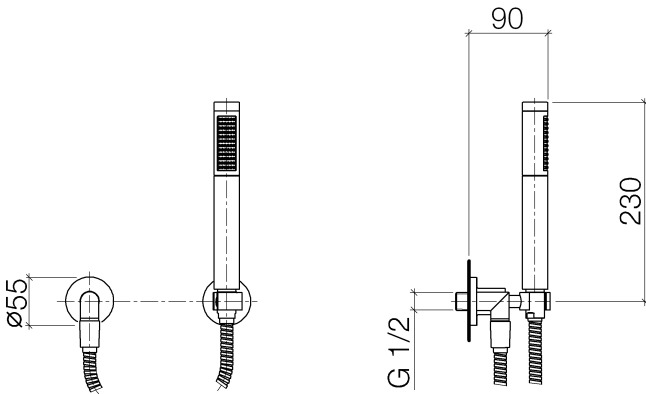

Shower - Performing Shower
Hand shower set with individual rosettes - Cyprum
Article number: 27 802 892-49

- normal flow
- with anti-scale system
- 1/2" shower outlet
- rosette for wall elbow Ø 55mm
- rosette for shower holder Ø 55mm
- metal shower hose 1250mm with integrated anti-twist protection
- 1/2" wall elbow
- max. flow 7.6 l/min
- Intrinsic protection against back flow.

Cyprum

Dimensional drawing

All details in mm / inch = mm x 0.0394

Shower - Performing Shower
Hand shower set with individual rosettes - Cyprum
Article number: 27 802 892-49

Flow rate chart

Other finish variants