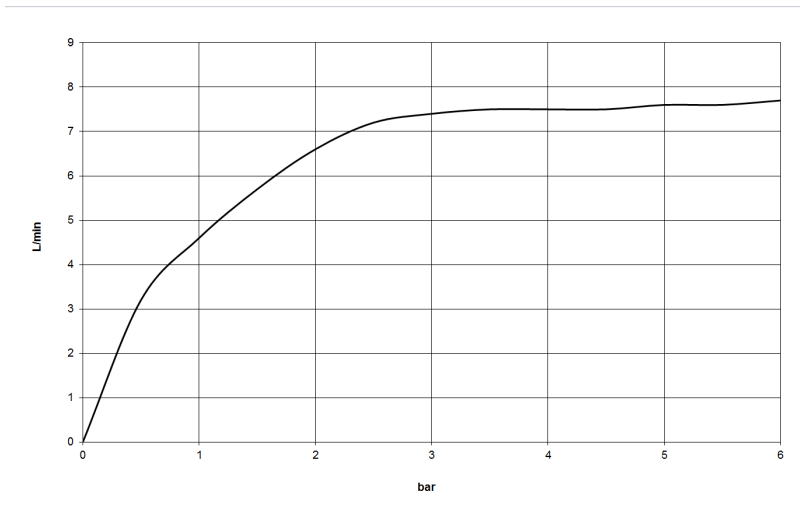

Shower - Performing Shower
Hand shower set with individual rosettes - Cyprum
Article number: 27 802 892-49

- normal flow
- with anti-scale system
- 1/2" shower outlet
- rosette for wall elbow Ø 55mm
- rosette for shower holder Ø 55mm
- metal shower hose 1250mm with integrated anti-twist protection
- 1/2" wall elbow
- max. flow 7.6 l/min
- Intrinsic protection against back flow.

Cyprum

Dimensional drawing

All details in mm / inch = mm x 0.0394

Shower - Performing Shower
Hand shower set with individual rosettes - Cyprum
Article number: 27 802 892-49

Flow rate chart

Other finish variants