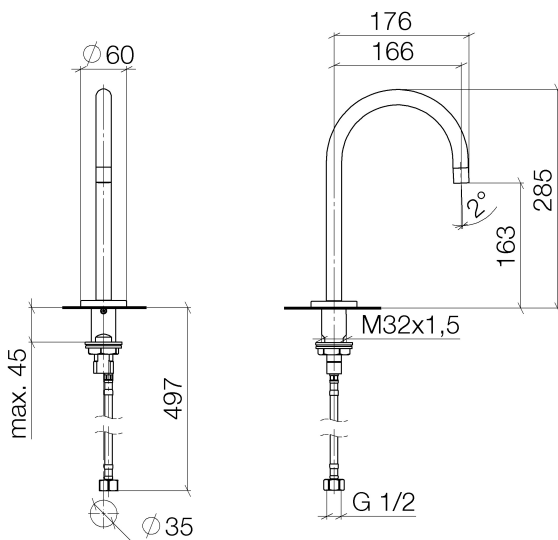

Washbasin - Tara.

Deck-mounted basin spout without pop-up waste - polished chrome

Article number: 13 716 882-00

- 166 mm projection
- pivotable spout 360°
- circular, air-enriched flow
- height of mixer 285 mm
- height up to aerator 163 mm
- hole diameter 35 mm
- rosette Ø 60 mm
- 2x screw-in M 10 x 1 pressure hose, leak-tested
- 1/2" connection
- max. flow 7 l/min
- lead-free
- Fittings group as per DIN 4109: 1
- For Touchfree control please order eSet Touchfree WITH or WITHOUT temperature adjustment

polished chrome

Dimensional drawing

All details in mm / inch = mm x 0.0394

Washbasin - Tara.

Deck-mounted basin spout without pop-up waste - polished chrome

Article number: 13 716 882-00

Flow rate chart