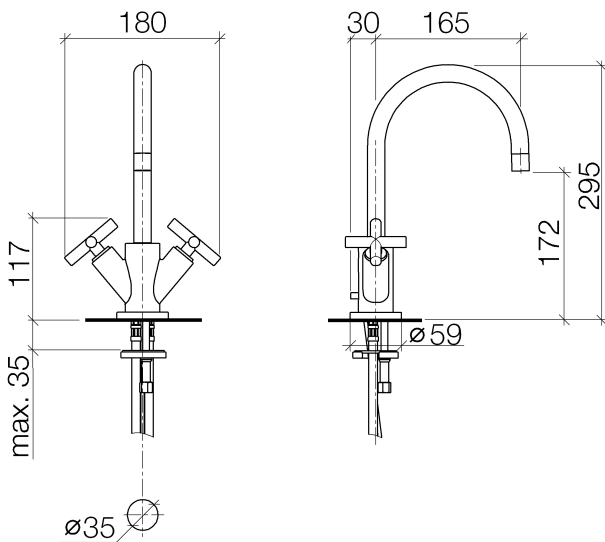

Washbasin - Tara.

Single-hole basin mixer with pop-up waste - platinum matt

Article number: 22 513 892-06

- 165 mm projection
- pivotable spout 360°
- circular, air-enriched flow
- height of mixer 295 mm
- height up to aerator 172 mm
- hole diameter 35 mm
- rosette Ø 59 mm
- 2x screw-in M 10 x 1 pressure hose, leak-tested
- max. flow 7 l/min
- lead-free
- Fittings group as per DIN 4109: 1
- Only suitable for basins with an overflow.

platinum matt

Dimensional drawing

All details in mm / inch = mm x 0.0394

Washbasin - Tara.

Single-hole basin mixer with pop-up waste - platinum matt

Article number: 22 513 892-06

Flow rate chart

Other finish variants