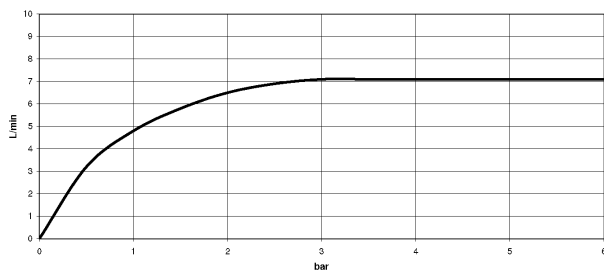

Washbasin - Tara.

Single-hole basin mixer with pop-up waste - platinum matt

Article number: 22 513 892-06

- 165 mm projection
- pivotable spout 360°
- circular, air-enriched flow
- height of mixer 295 mm
- height up to aerator 172 mm
- hole diameter 35 mm
- rosette Ø 59 mm
- 2x screw-in M 10 x 1 pressure hose, leak-tested
- max. flow 7 l/min
- lead-free
- Fittings group as per DIN 4109: 1
- Only suitable for basins with an overflow.

platinum matt

Dimensional drawing

All details in mm / inch = mm x 0.0394

Washbasin - Tara.

Single-hole basin mixer with pop-up waste - platinum matt

Article number: 22 513 892-06

Flow rate chart

Other finish variants