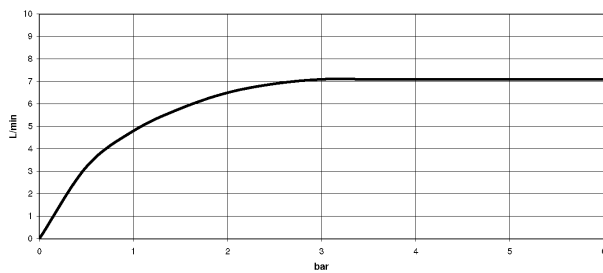

Washbasin - Tara.

Single-hole basin mixer with raised base without pop-up waste - polished chrome

Article number: 22 533 892-00

Flow rate chart

Other finish variants

Other finishes on request (x-tra Service)