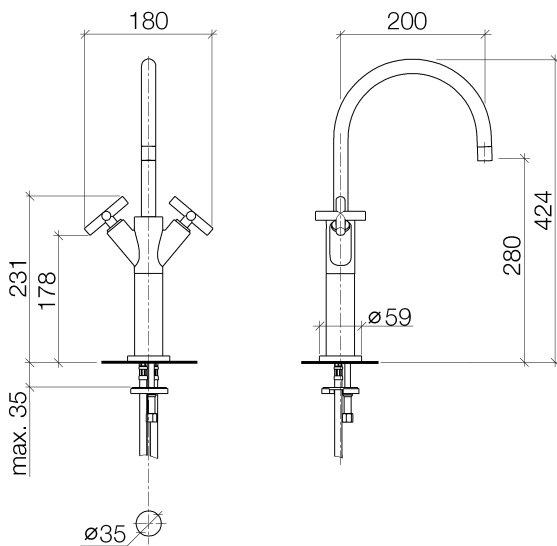

Washbasin - Tara.

Single-hole basin mixer with raised base without pop-up waste - polished chrome

Article number: 22 533 892-00

- 200 mm projection
- pivotable spout 360°
- circular, air-enriched flow
- height of mixer 425 mm
- height up to aerator 280 mm
- hole diameter 35 mm
- rosette Ø 59 mm
- 2x screw-in M 10 x 1 pressure hose, leak-tested
- max. flow 7 l/min
- lead-free
- Fittings group as per DIN 4109: 1
- for use on counter-top bowls

polished chrome

Dimensional drawing

All details in mm / inch = mm x 0.0394

## Washbasin - Tara.

Single-hole basin mixer with raised base without pop-up waste - polished chrome

Article number: 22 533 892-00