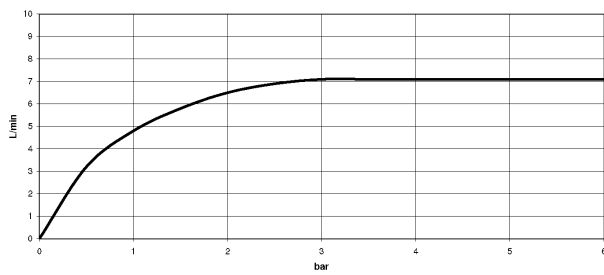

Bidet - Tara.

Single-hole bidet mixer with pop-up waste - polished chrome

Article number: 24 510 892-00

- 124 mm projection
- ball-joint pivotable through 15° (in any direction)
- circular, air-enriched flow
- height of mixer 180 mm
- height up to aerator 123 mm
- hole diameter 35 mm
- rosette Ø 59 mm
- 2x screw-in M 10 x 1 pressure hose, leak-tested
- max. flow 7 l/min
- Fittings group as per DIN 4109: 1

polished chrome

Dimensional drawing

All details in mm / inch = mm x 0.0394

Bidet - Tara.

Single-hole bidet mixer with pop-up waste - polished chrome

Article number: 24 510 892-00

Flow rate chart

Other finish variants