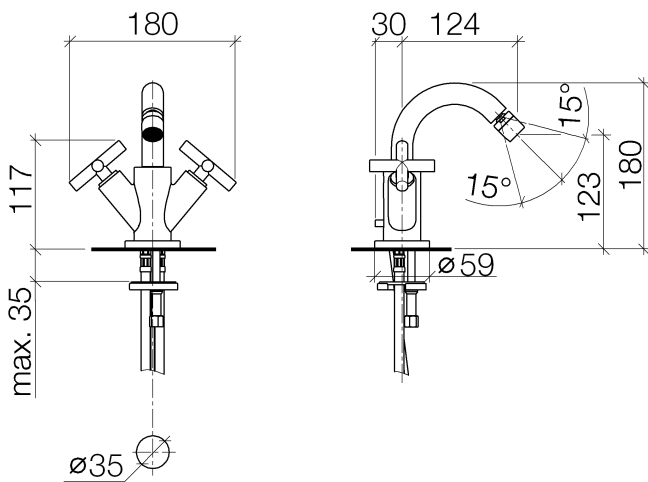

Bidet - Tara.

Single-hole bidet mixer with pop-up waste - polished chrome

Article number: 24 510 892-00

- 124 mm projection
- ball-joint pivotable through 15° (in any direction)
- circular, air-enriched flow
- height of mixer 180 mm
- height up to aerator 123 mm
- hole diameter 35 mm
- rosette Ø 59 mm
- 2x screw-in M 10 x 1 pressure hose, leak-tested
- max. flow 7 l/min
- Fittings group as per DIN 4109: 1

polished chrome

Dimensional drawing

All details in mm / inch = mm x 0.0394

Bidet - Tara.

Single-hole bidet mixer with pop-up waste - polished chrome

Article number: 24 510 892-00

Flow rate chart

Other finish variants