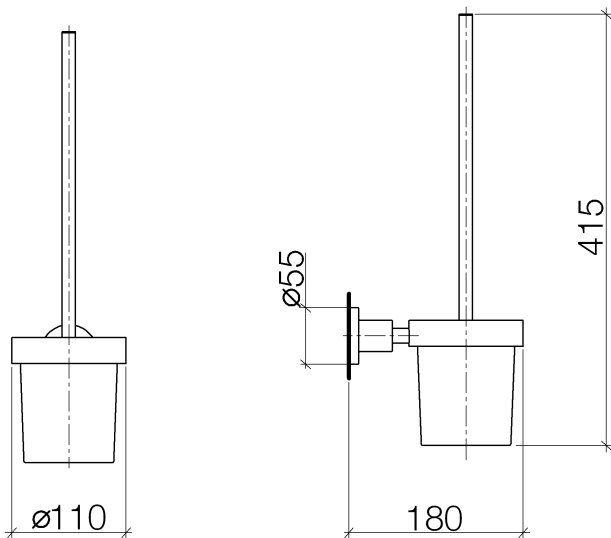

WC - Tara.

Toilet brush set wall model - matt black

Article number: 83 900 892-33

- crystal glass brush holder, matt
- brush, matt black
- width 110mm
- height 415 mm
- 180 mm projection

matt black

Dimensional drawing

All details in mm / inch = mm x 0.0394

WC - Tara.

Toilet brush set wall model - matt black

Article number: 83 900 892-33

Other finish variants

polished chrome
83 900 892-00

platinum matt
83 900 892-06

platinum
83 900 892-08