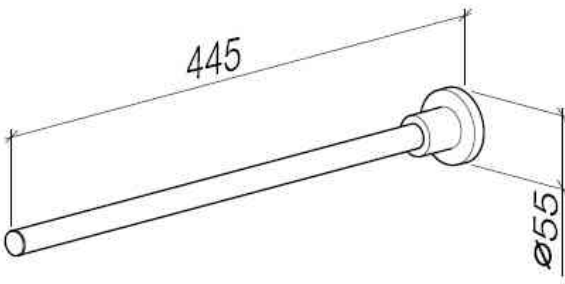

Washbasin - Tara.

Towel bar 1-piece non-swivel - platinum

Article number: 83 211 892-08

- rosette Ø 55 mm
- 445 mm projection

platinum

Dimensional drawing

All details in mm / inch = mm x 0.0394

Washbasin - Tara.

Towel bar 1-piece non-swivel - platinum

Article number: 83 211 892-08

Other finish variants

polished chrome

83 211 892-00

platinum matt

83 211 892-06

matt black