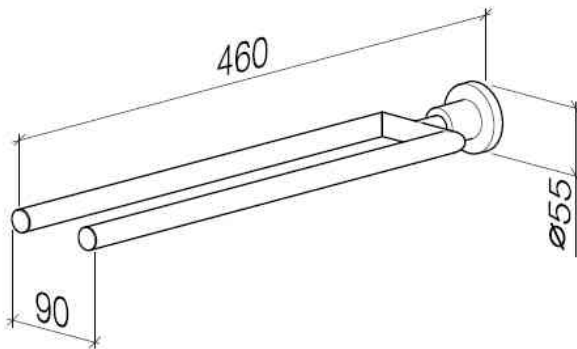

Washbasin - Tara.

Towel bar in two parts non-swivel - matt black

Article number: 83 210 892-33

- width 90mm
- height 55 mm
- rosette Ø 55 mm
- 460 mm projection

matt black

Dimensional drawing

All details in mm / inch = mm x 0.0394

Washbasin - Tara.

Towel bar in two parts non-swivel - matt black

Article number: 83 210 892-33

Other finish variants

polished chrome
83 210 892-00

platinum matt
83 210 892-06

platinum
83 210 892-08

Other finishes on request (x-tra Service)