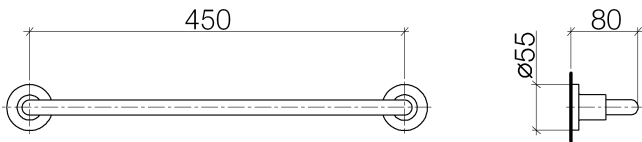

Shower - Tara.

Towel bar - polished chrome

Article number: 83 045 892-00

- gauge 450 mm
- width 505mm
- height 55 mm
- rosette Ø 55 mm
- 80 mm projection

polished chrome

### Dimensional drawing

All details in mm / inch = mm x 0.0394

Shower - Tara.

Towel bar - polished chrome

Article number: 83 045 892-00