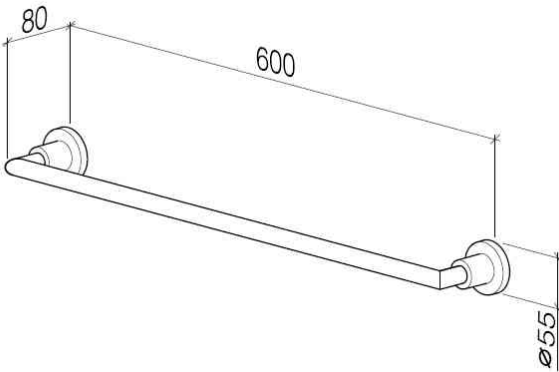

Shower - Tara.

Towel bar - platinum matt

Article number: 83 060 892-06

- gauge 600 mm
- width 655mm
- height 55 mm
- rosette Ø 55 mm
- 80 mm projection

platinum matt

### Dimensional drawing

All details in mm / inch = mm x 0.0394

Shower - Tara.

Towel bar - platinum matt

Article number: 83 060 892-06