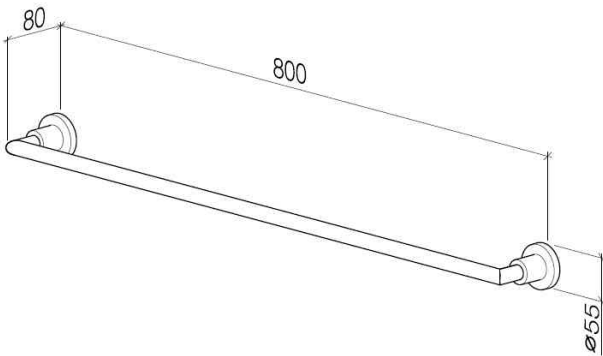

Shower - Tara.

Towel bar - platinum matt

Article number: 83 080 892-06

- gauge 800 mm
- width 855mm
- height 55 mm
- rosette Ø 55 mm
- 80 mm projection

platinum matt

### Dimensional drawing

All details in mm / inch = mm x 0.0394

Shower - Tara.

Towel bar - platinum matt

Article number: 83 080 892-06