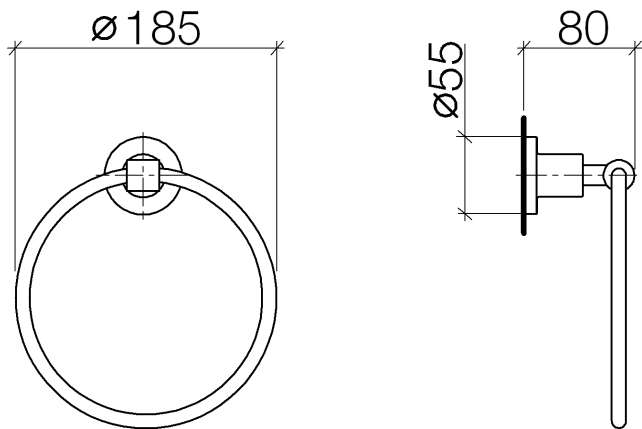

Washbasin - Tara.

Towel ring round - matt black

Article number: 83 200 892-33

- width 185mm
- rosette Ø 55 mm
- 80 mm projection

matt black

Dimensional drawing

All details in mm / inch = mm x 0.0394

Washbasin - Tara.

Towel ring round - matt black

Article number: 83 200 892-33

Other finish variants

polished chrome
83 200 892-00

platinum matt
83 200 892-06

platinum
83 200 892-08

Other finishes on request (x-tra Service)