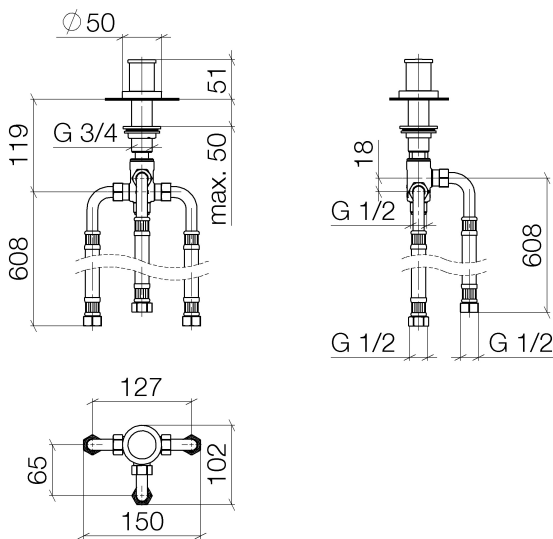

Bath - Selv

Two-way diverter for bath rim or tile edge installation - platinum matt

Article number: 29 140 979-06

- automatic bath/shower diverter
- hole diameter 32 mm
- rosette Ø 50 mm
- 1/2" connection
- max. flow 64.9 l/min at 3 bar flow pressure

platinum matt

Dimensional drawing

All details in mm / inch = mm x 0.0394

## Bath - Selv

Two-way diverter for bath rim or tile edge installation - platinum matt

Article number: 29 140 979-06

### Flow rate chart