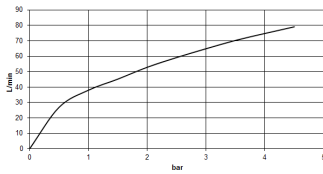

Bath - Selv

Two-way diverter for bath rim or tile edge installation - platinum matt

Article number: 29 140 979-06

- automatic bath/shower diverter
- hole diameter 32 mm
- rosette Ø 50 mm
- 1/2" connection
- max. flow 64.9 l/min at 3 bar flow pressure

platinum matt

Dimensional drawing

All details in mm / inch = mm x 0.0394

### Flow rate chart