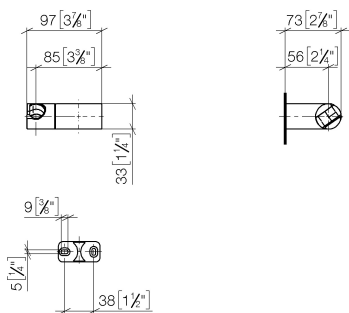

Bath - CYO

Wall bracket swivel - Dark Platinum matt

Article number: 28 060 970-99

Dark Platinum matt

Dimensional drawing

mm [inches]

All details in mm / inch = mm x 0.0394

Bath - CYO

Wall bracket swivel - Dark Platinum matt

Article number: 28 060 970-99

Other finish variants

polished chrome
28 060 970-00

platinum matt
28 060 970-06

platinum
28 060 970-08

matt white
28 060 970-10

Dark Chrome
28 060 970-19

Wall bracket swivel - Dark Platinum matt

Article number: 28 060 970-99

Spare parts list

No.	Item Number	Name	Quantity used
1	09 12 12 212 90	sleeve	1
2	09 31 11 009 90	pin	2
3	05 30 31 025 00 90	fixing set	1
4	08 30 11 563 90	holder	1