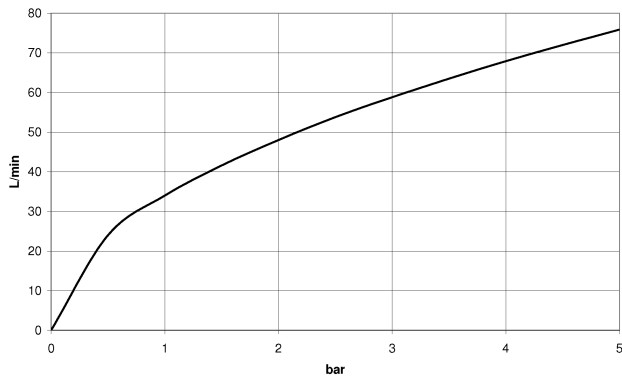

Shower - Tara.

Wall elbow - platinum

Article number: 28 450 625-08

- 3/8" shower outlet
- rosette Ø 55 mm
- 1/2" connection
- Intrinsic protection against back flow.

platinum

Dimensional drawing

All details in mm / inch = mm x 0.0394

Shower - Tara.

Wall elbow - platinum

Article number: 28 450 625-08

Flow rate chart

Other finish variants

polished chrome
28 450 625-00

28 450 625-04

platinum matt
28 450 625-06