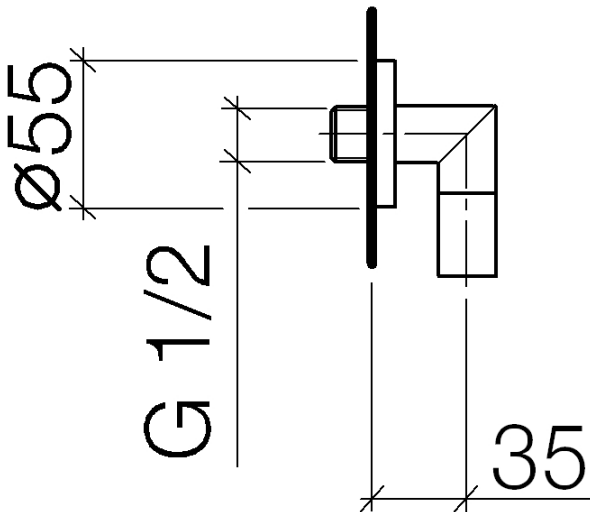

Shower - Tara.

Wall elbow - platinum

Article number: 28 450 625-08

- 3/8" shower outlet
- rosette Ø 55 mm
- 1/2" connection
- Intrinsic protection against back flow.

platinum

Dimensional drawing

All details in mm / inch = mm x 0.0394

Shower - Tara.

Wall elbow - platinum

Article number: 28 450 625-08

Flow rate chart

Other finish variants

polished chrome
28 450 625-00

28 450 625-04

platinum matt
28 450 625-06

matt black
28 450 625-33

28 450 625-45

Cyprum
28 450 625-49

Other finishes on request (x-tra Service)

Shower - Tara.

Wall elbow - platinum

Article number: 28 450 625-08

Recommended miscellaneous

35 085 970 90

Concealed wall elbow -