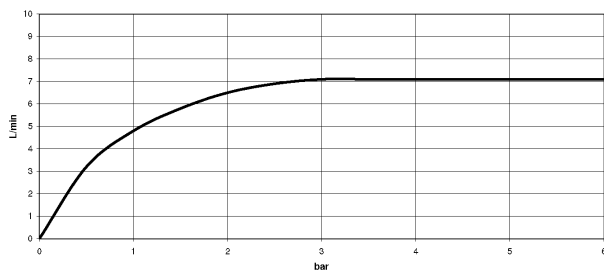

Washbasin - Tara.

Wall-mounted basin mixer without pop-up waste - polished chrome

Article number: 36 707 882-00

- 160 mm projection
- fixed spout
- circular, air-enriched flow
- hole diameter valve 40 mm
- hole diameter spout 40 mm
- rosette Ø 55 mm
- max. flow 7 l/min
- lead-free
- Fittings group as per DIN 4109: 1

polished chrome

Miscellaneous items are required for this article.

Dimensional drawing

All details in mm / inch = mm x 0.0394

Washbasin - Tara.

Wall-mounted basin mixer without pop-up waste - polished chrome

Article number: 36 707 882-00

Flow rate chart

Other finish variants

platinum matt
36 707 882-06

platinum
36 707 882-08

matt black
36 707 882-33

Other finishes on request (x-tra Service)

Washbasin - Tara.