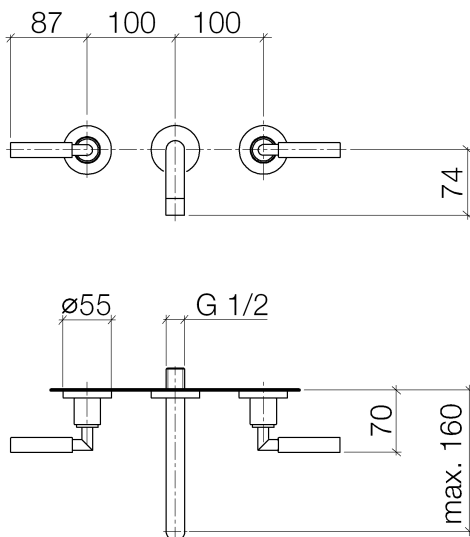

Washbasin - Tara.

Wall-mounted basin mixer without pop-up waste - polished chrome

Article number: 36 707 882-00

- 160 mm projection
- fixed spout
- circular, air-enriched flow
- hole diameter valve 40 mm
- hole diameter spout 40 mm
- rosette Ø 55 mm
- max. flow 7 l/min
- lead-free
- Fittings group as per DIN 4109: 1

polished chrome

Miscellaneous items are required for this article.

Dimensional drawing

All details in mm / inch = mm x 0.0394

Washbasin - Tara.

Wall-mounted basin mixer without pop-up waste - polished chrome

Article number: 36 707 882-00

Flow rate chart

Other finish variants

platinum matt
36 707 882-06

platinum
36 707 882-08

matt black
36 707 882-33

Other finishes on request (x-tra Service)

Washbasin - Tara.

Wall-mounted basin mixer without pop-up waste - polished chrome

Article number: 36 707 882-00

Required miscellaneous

35 707 970 90

Concealed wall-mounted
mixer Centred spout -

35 712 970 90

Concealed wall-mounted
mixer variable positioning -