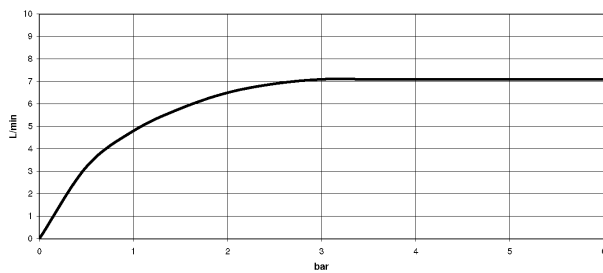

Washbasin - Tara.

Wall-mounted basin mixer without pop-up waste - platinum matt

Article number: 36 707 892-06

- 160 mm projection
- fixed spout
- circular, air-enriched flow
- hole diameter valve 40 mm
- hole diameter spout 40 mm
- rosettes Ø 55 mm
- max. flow 7 l/min
- lead-free
- Fittings group as per DIN 4109: 1

platinum matt

Miscellaneous items are required for this article.

Dimensional drawing

All details in mm / inch = mm x 0.0394

Washbasin - Tara.

Wall-mounted basin mixer without pop-up waste - platinum matt

Article number: 36 707 892-06

Flow rate chart

Other finish variants

polished chrome
36 707 892-00

platinum
36 707 892-08

matt black
36 707 892-33

Other finishes on request (x-tra Service)

Washbasin - Tara.

Wall-mounted basin mixer without pop-up waste - platinum matt