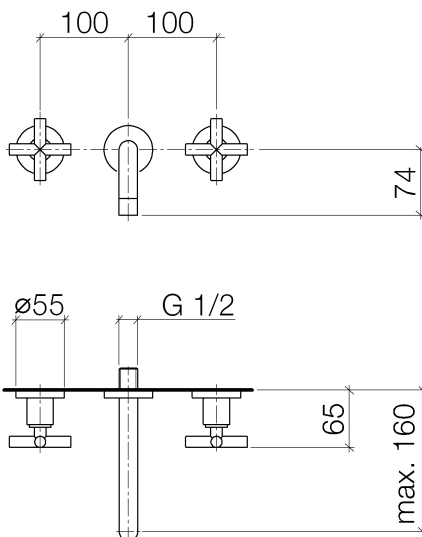

Washbasin - Tara.

Wall-mounted basin mixer without pop-up waste - platinum matt

Article number: 36 707 892-06

- 160 mm projection
- fixed spout
- circular, air-enriched flow
- hole diameter valve 40 mm
- hole diameter spout 40 mm
- rosettes Ø 55 mm
- max. flow 7 l/min
- lead-free
- Fittings group as per DIN 4109: 1

platinum matt

Miscellaneous items are required for this article.

Dimensional drawing

All details in mm / inch = mm x 0.0394

Washbasin - Tara.

Wall-mounted basin mixer without pop-up waste - platinum matt

Article number: 36 707 892-06

Article number: 36 707 892-06

Required miscellaneous

35 707 970 90

Concealed wall-mounted
mixer Centred spout -

35 712 970 90

Concealed wall-mounted
mixer variable positioning -

35 713 970 90

Concealed wall-mounted
mixer spout on left -

35 714 970 90

Concealed wall-mounted
mixer spout on right -