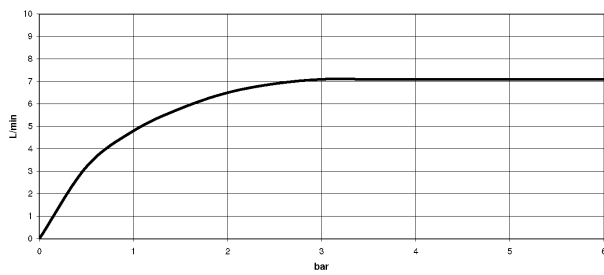

Washbasin - Tara.

Wall-mounted basin mixer without pop-up waste - matt black

Article number: 36 712 882-33

- 190 mm projection
- circular, air-enriched flow
- hole diameter valve 40 mm
- hole diameter spout 40 mm
- rosette Ø 55 mm
- max. flow 7 l/min
- lead-free
- Fittings group as per DIN 4109: 1

matt black

Miscellaneous items are required for this article.

Dimensional drawing

All details in mm / inch = mm x 0.0394

### Flow rate chart