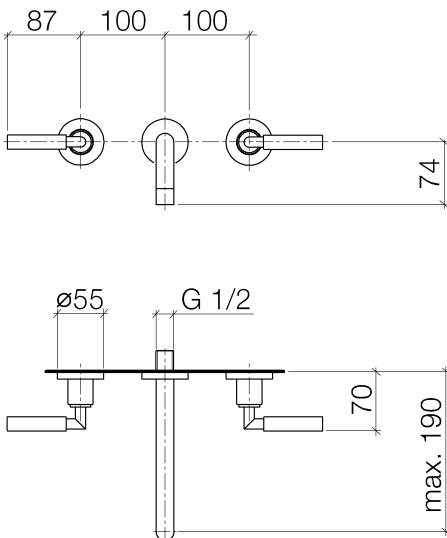

Washbasin - Tara.

Wall-mounted basin mixer without pop-up waste - matt black

Article number: 36 712 882-33

- 190 mm projection
- circular, air-enriched flow
- hole diameter valve 40 mm
- hole diameter spout 40 mm
- rosette Ø 55 mm
- max. flow 7 l/min
- lead-free
- Fittings group as per DIN 4109: 1

matt black

Miscellaneous items are required for this article.

Dimensional drawing

All details in mm / inch = mm x 0.0394

## Washbasin - Tara.

Wall-mounted basin mixer without pop-up waste - matt black

Article number: 36 712 882-33

### Required miscellaneous

35 707 970 90

Concealed wall-mounted  
mixer Centred spout -

35 712 970 90

Concealed wall-mounted  
mixer variable positioning -