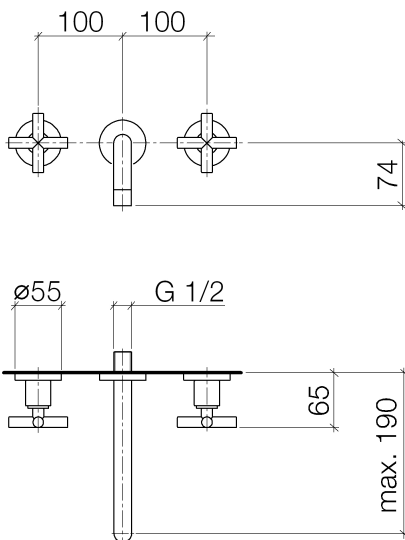

Washbasin - Tara.

Wall-mounted basin mixer without pop-up waste - platinum

Article number: 36 712 892-08

- 190 mm projection
- fixed spout
- circular, air-enriched flow
- hole diameter valve 40 mm
- hole diameter spout 40 mm
- rosette Ø 55 mm
- max. flow 7 l/min
- lead-free
- Fittings group as per DIN 4109: 1

platinum

Miscellaneous items are required for this article.

Dimensional drawing

All details in mm / inch = mm x 0.0394

### Flow rate chart

### Required miscellaneous

35 707 970 90

Concealed wall-mounted  
mixer Centred spout -

35 712 970 90

Concealed wall-mounted  
mixer variable positioning -

35 713 970 90

Concealed wall-mounted  
mixer spout on left -