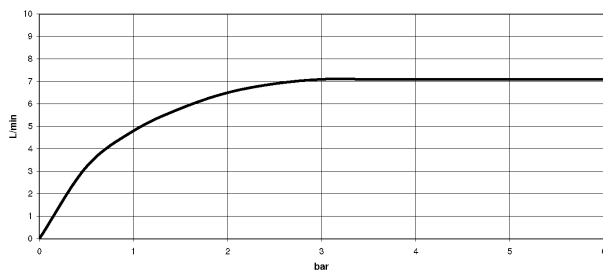

Washbasin - Tara.

Wall-mounted basin mixer without pop-up waste - platinum

Article number: 36 712 892-08

- 190 mm projection
- fixed spout
- circular, air-enriched flow
- hole diameter valve 40 mm
- hole diameter spout 40 mm
- rosette Ø 55 mm
- max. flow 7 l/min
- lead-free
- Fittings group as per DIN 4109: 1

platinum

Miscellaneous items are required for this article.

Dimensional drawing

All details in mm / inch = mm x 0.0394

### Flow rate chart