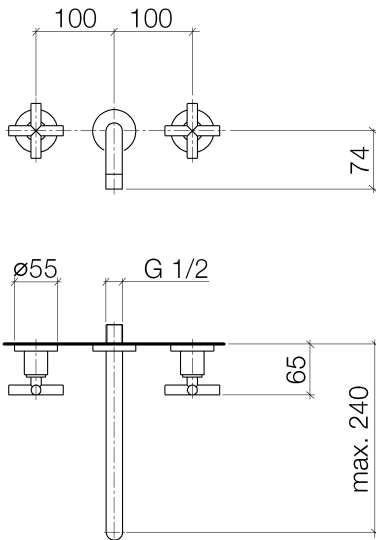

Washbasin - Tara.

Wall-mounted basin mixer without pop-up waste - matt black

Article number: 36 717 892-33

- 240 mm projection
- fixed spout
- circular, air-enriched flow
- hole diameter valve 40 mm
- hole diameter spout 40 mm
- rosette Ø 55 mm
- max. flow 7 l/min
- lead-free
- Fittings group as per DIN 4109: 1

matt black

Miscellaneous items are required for this article.

Dimensional drawing

All details in mm / inch = mm x 0.0394

Washbasin - Tara.

Wall-mounted basin mixer without pop-up waste - matt black

Article number: 36 717 892-33

Wall-mounted basin mixer without pop-up waste - matt black

Article number: 36 717 892-33

Required miscellaneous

35 707 970 90
Concealed wall-mounted
mixer Centred spout -

35 712 970 90
Concealed wall-mounted
mixer variable positioning -

35 713 970 90
Concealed wall-mounted
mixer spout on left -

35 714 970 90
Concealed wall-mounted
mixer spout on right -