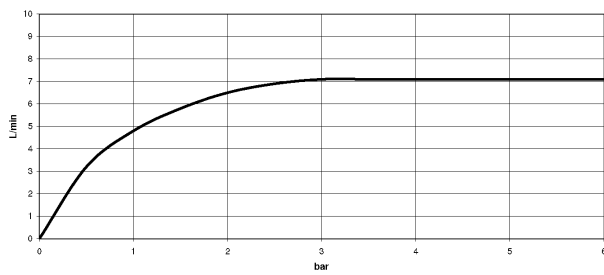

Washbasin - Tara.

Wall-mounted basin mixer without pop-up waste - matt black

Article number: 36 717 892-33

- 240 mm projection
- fixed spout
- circular, air-enriched flow
- hole diameter valve 40 mm
- hole diameter spout 40 mm
- rosette Ø 55 mm
- max. flow 7 l/min
- lead-free
- Fittings group as per DIN 4109: 1

matt black

Miscellaneous items are required for this article.

Dimensional drawing

All details in mm / inch = mm x 0.0394

Washbasin - Tara.

Wall-mounted basin mixer without pop-up waste - matt black

Article number: 36 717 892-33

Flow rate chart

Other finish variants

polished chrome
36 717 892-00

platinum matt
36 717 892-06

platinum
36 717 892-08

Cyprum
36 717 892-49

Other finishes on request (x-tra Service)

Washbasin - Tara.