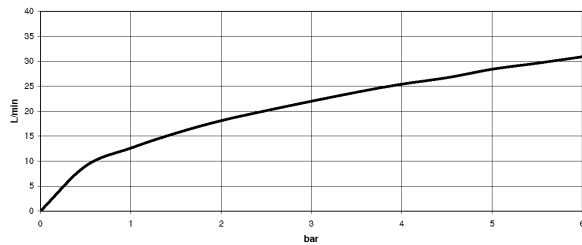

Bath - Tara.

Bath mixer for wall mounting with hand shower set - polished chrome

Article number: 25 133 882-00

- 240 mm projection
- spout: circular, air-enriched flow
- complete hand shower set: normal flow
- complete hand shower set with anti-scale system
- rotary diverter for bath/shower
- slide-on rosettes Ø 65 mm
- rosette for shower holder Ø 50mm
- 1/2" connection
- gauge 150 mm - 15 mm
- metal shower hose 1250mm with integrated anti-twist protection
- max. flow 22 l/min at 3 bar flow pressure
- max. flow for complete hand shower set 6.8 l/min
- Fittings group as per DIN 4109: 1
- Intrinsic protection against back flow.
- Stand pipes combination possible on request (x-TRA SERVICE).

polished chrome

Dimensional drawing

All details in mm / inch = mm x 0.0394

Bath - Tara.

Bath mixer for wall mounting with hand shower set - polished chrome

Article number: 25 133 882-00

Flow rate chart

Other finish variants