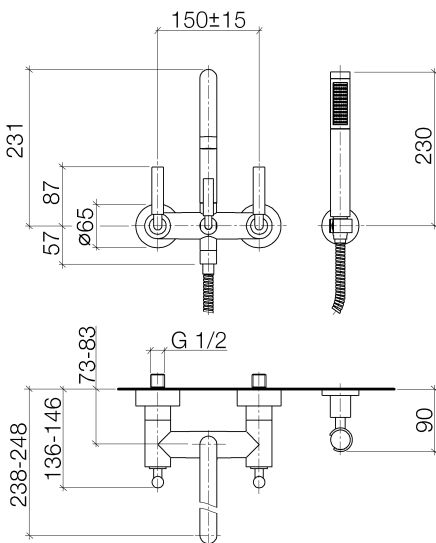

Bath - Tara.

Bath mixer for wall mounting with hand shower set - polished chrome

Article number: 25 133 882-00

- 240 mm projection
- spout: circular, air-enriched flow
- complete hand shower set: normal flow
- complete hand shower set with anti-scale system
- rotary diverter for bath/shower
- slide-on rosettes Ø 65 mm
- rosette for shower holder Ø 50mm
- 1/2" connection
- gauge 150 mm - 15 mm
- metal shower hose 1250mm with integrated anti-twist protection
- max. flow 22 l/min at 3 bar flow pressure
- max. flow for complete hand shower set 6.8 l/min
- Fittings group as per DIN 4109: 1
- Intrinsic protection against back flow.
- Stand pipes combination possible on request (x-TRA SERVICE).

polished chrome

Dimensional drawing

All details in mm / inch = mm x 0.0394

Bath - Tara.

Bath mixer for wall mounting with hand shower set - polished chrome

Article number: 25 133 882-00

Flow rate chart

Other finish variants