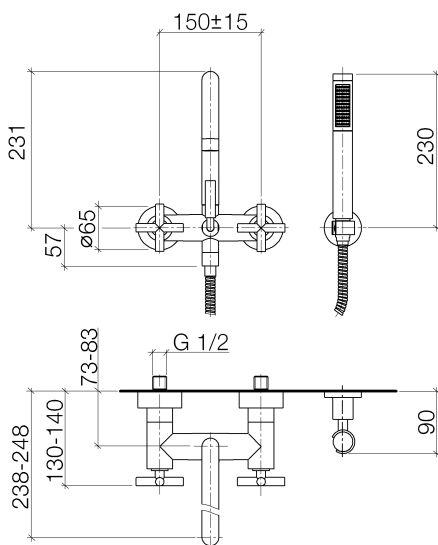

Bath - Tara.

Bath mixer for wall mounting with hand shower set - platinum matt

Article number: 25 133 892-06

- 240 mm projection
- spout: circular, air-enriched flow
- complete hand shower set: normal flow
- complete hand shower set with anti-scale system
- rotary diverter for bath/shower
- slide-on rosettes Ø 65 mm
- rosette for shower holder Ø 50mm
- 1/2" connection
- gauge 150 mm - 15 mm
- metal shower hose 1250mm with integrated anti-twist protection
- max. flow 22 l/min at 3 bar flow pressure
- max. flow for complete hand shower set 6.8 l/min
- Fittings group as per DIN 4109: 1
- Intrinsic protection against back flow.
- Stand pipes combination possible on request (x-TRA SERVICE).

platinum matt

Dimensional drawing

All details in mm / inch = mm x 0.0394

## Bath - Tara.

Bath mixer for wall mounting with hand shower set - platinum matt

Article number: 25 133 892-06

### Flow rate chart