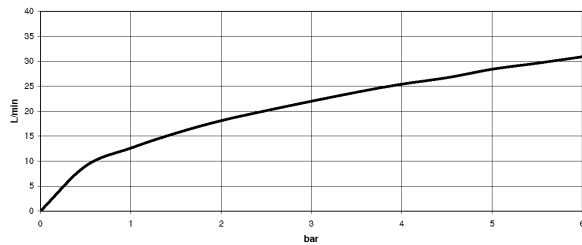

Bath - Tara.

Bath mixer for wall mounting with hand shower set - platinum matt

Article number: 25 133 892-06

- 240 mm projection
- spout: circular, air-enriched flow
- complete hand shower set: normal flow
- complete hand shower set with anti-scale system
- rotary diverter for bath/shower
- slide-on rosettes Ø 65 mm
- rosette for shower holder Ø 50mm
- 1/2" connection
- gauge 150 mm - 15 mm
- metal shower hose 1250mm with integrated anti-twist protection
- max. flow 22 l/min at 3 bar flow pressure
- max. flow for complete hand shower set 6.8 l/min
- Fittings group as per DIN 4109: 1
- Intrinsic protection against back flow.
- Stand pipes combination possible on request (x-TRA SERVICE).

platinum matt

Dimensional drawing

All details in mm / inch = mm x 0.0394

### Flow rate chart