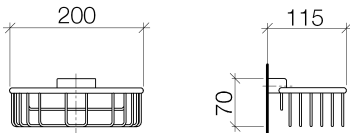

## Shower - Madison Flair

Shower basket for wall mounting - platinum

Article number: 83 290 970-08

- width 200mm
- height 70 mm
- 115 mm projection

platinum

## Dimensional drawing

83 290 970-FF

All details in mm / inch = mm x 0.0394