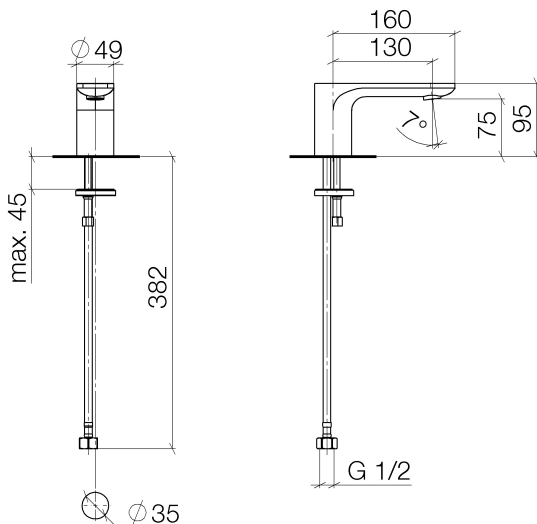

Washbasin - Lissé

Deck-mounted basin spout without pop-up waste - polished chrome

Article number: 13 700 845-00

- height of mixer 95 mm
- lead-free
- 130 mm projection
- height up to aerator 75 mm
- fixed spout
- 1/2" connection
- 2x screw-in M 10 x 1 pressure hose, leak-tested
- hole diameter 35 mm
- circular, air-enriched flow
- max. flow 5.7 l/min
- Fittings group as per DIN 4109: 1
- For Touchfree control please order eSet Touchfree WITH or WITHOUT temperature adjustment

polished chrome

Dimensional drawing

All details in mm / inch = mm x 0.0394

Washbasin - Lissé

Deck-mounted basin spout without pop-up waste - polished chrome

Article number: 13 700 845-00

Flow rate chart

Other finish variants