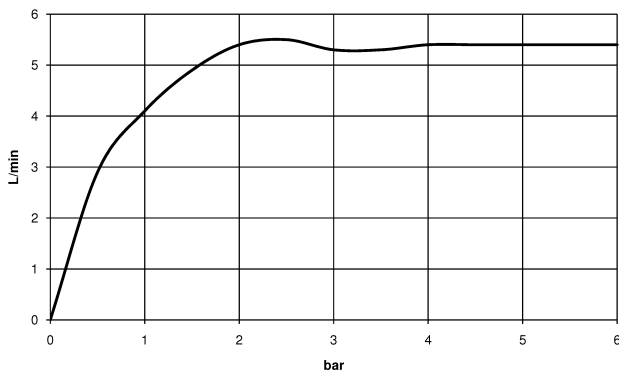

Washbasin - VAIA

Wall-mounted basin spout without pop-up waste - polished chrome

Article number: 13 800 809-00

- lead-free
- max. flow 5.7 l/min
- 190 mm projection
- fixed spout
- 1/2" connection
- hole diameter 37 mm
- rosette Ø 60 mm
- circular, air-enriched flow
- plug-link mounting
- WRAS: 1801016
- Fittings group as per DIN 4109: 1
- For Touchfree control please order eSet Touchfree WITH or WITHOUT temperature adjustment

polished chrome

Dimensional drawing

All details in mm / inch = mm x 0.0394

Washbasin - VAIA

Wall-mounted basin spout without pop-up waste - polished chrome

Article number: 13 800 809-00

Flow rate chart

Other finish variants