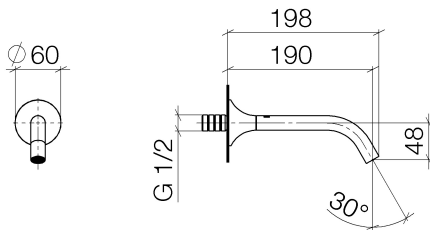

Washbasin - VAIA

Wall-mounted basin spout without pop-up waste - polished chrome

Article number: 13 800 809-00

- lead-free
- max. flow 5.7 l/min
- 190 mm projection
- fixed spout
- 1/2" connection
- hole diameter 37 mm
- rosette Ø 60 mm
- circular, air-enriched flow
- plug-link mounting
- WRAS: 1801016
- Fittings group as per DIN 4109: 1
- For Touchfree control please order eSet Touchfree WITH or WITHOUT temperature adjustment

polished chrome

Dimensional drawing

All details in mm / inch = mm x 0.0394

Washbasin - VAIA

Wall-mounted basin spout without pop-up waste - polished chrome

Article number: 13 800 809-00

Flow rate chart

Other finish variants