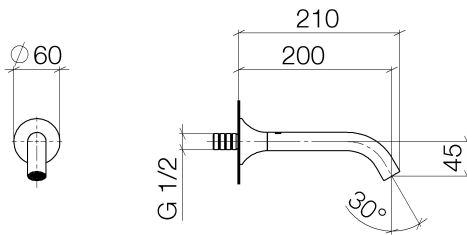

Bath - VAIA

bath spout for wall mounting - platinum matt

Article number: 13 801 809-06

- 200 mm projection
- circular normal flow
- hole diameter 37 mm
- rosette Ø 60 mm
- 1/2" connection
- max. flow 21.5 l/min at 3 bar flow pressure
- Fittings group as per DIN 4109: 1

platinum matt

Dimensional drawing

All details in mm / inch = mm x 0.0394

Bath - VAIA

bath spout for wall mounting - platinum matt

Article number: 13 801 809-06

Flow rate chart

Other finish variants