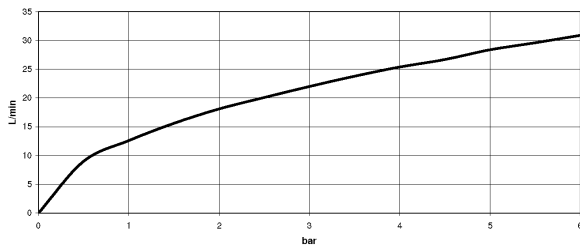

platinum matt

Dimensional drawing

All details in mm / inch = mm x 0.0394

Bath - VAIA

bath spout for wall mounting - platinum matt

Article number: 13 801 809-06

Flow rate chart

Other finish variants