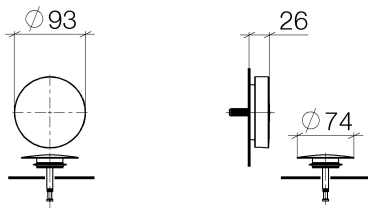

Bath - Series- various

bath spout with pop-up waste and overflow - Dark Platinum matt

Article number: 36 247 970-99

- drain Ø 52mm
- max. flow 27.8 l/min at 3 bar flow pressure
- Also suitable for king-size baths.
- In combination with 35 021 970 90 concealed single-lever mixer, is intrinsically safe under DIN EN 1717. Alternatively, ensure protection with vacuum breaker 35 150 970 90.

Dark Platinum matt

Miscellaneous items are required for this article.

Dimensional drawing

All details in mm / inch = mm x 0.0394

Bath - Series- various

bath spout with pop-up waste and overflow - Dark Platinum matt