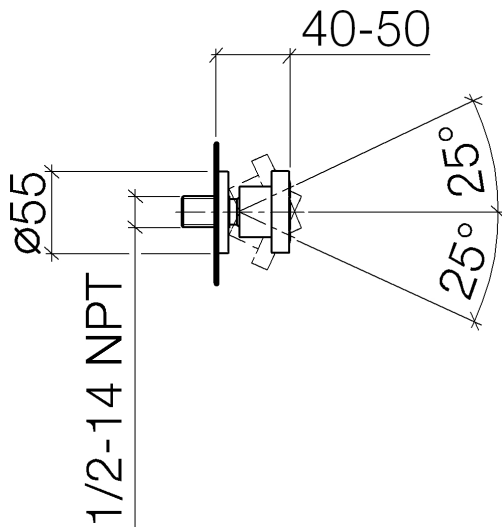

Shower - Tara.Logic

Body spray without volume control - Dark Bronze matt

Article number: 28 518 979-17

- spray head Ø 55mm
- ball-joint pivotable through 25° (in any direction)
- rain flow
- with anti-scale system
- rosette Ø 55 mm
- 1/2" connection
- max. flow 5 l/min

Dark Bronze matt

Dimensional drawing

All details in mm / inch = mm x 0.0394

Shower - Tara.Logic

Body spray without volume control - Dark Bronze matt

Article number: 28 518 979-17

Flow rate chart

## Shower - Tara.Logic

Body spray without volume control - Dark Bronze matt

Article number: 28 518 979-17