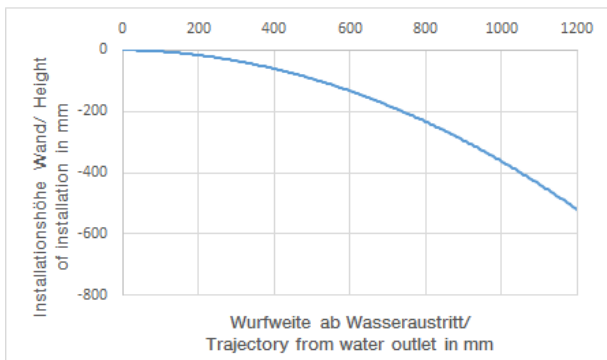

Shower - Tara.Logic

Body spray without volume control - Dark Bronze matt

Article number: 28 518 979-17

- spray head Ø 55mm
- ball-joint pivotable through 25° (in any direction)
- rain flow
- with anti-scale system
- rosette Ø 55 mm
- 1/2" connection
- max. flow 5 l/min

Dark Bronze matt

Dimensional drawing

All details in mm / inch = mm x 0.0394

Shower - Tara.Logic

Body spray without volume control - Dark Bronze matt

Article number: 28 518 979-17

Flow rate chart

## Shower - Tara.Logic

Body spray without volume control - Dark Bronze matt

Article number: 28 518 979-17