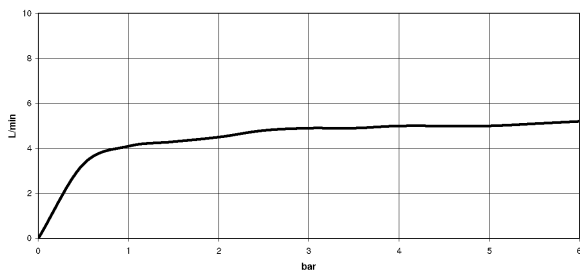

Shower - Tara.Logic

Body spray without volume control - Dark Bronze matt

Article number: 28 518 979-17

- spray head Ø 55mm
- ball-joint pivotable through 25° (in any direction)
- rain flow
- with anti-scale system
- rosette Ø 55 mm
- 1/2" connection
- max. flow 5 l/min

Dark Bronze matt

Dimensional drawing

All details in mm / inch = mm x 0.0394

Shower - Tara.Logic

Body spray without volume control - Dark Bronze matt

Article number: 28 518 979-17

Flow rate chart