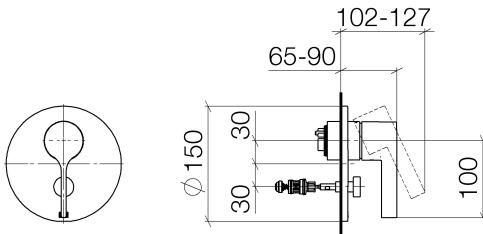

Shower - VAIA

Concealed single-lever mixer with diverter - Dark Bronze matt

Article number: 36 120 809-17

- automatic diverter
- cover plate Ø 150 mm
- Fittings group as per DIN 4109: 1

Dark Bronze matt

Miscellaneous items are required for this article.

Dimensional drawing

All details in mm / inch = mm x 0.0394

Shower - VAIA

Concealed single-lever mixer with diverter - Dark Bronze matt

Article number: 36 120 809-17

Other finish variants

polished chrome
36 120 809-00