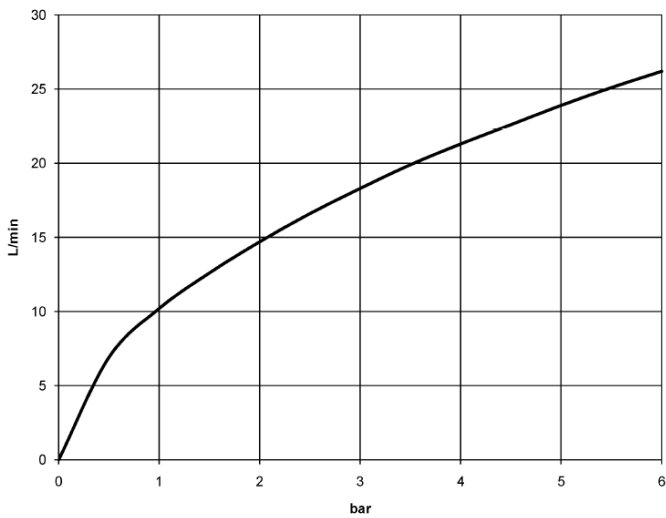

Shower - Selv

Concealed thermostat with one function volume control - polished chrome

Article number: 36 425 970-00

Flow rate chart

Other finish variants

Dark Bronze matt
36 425 970-17

Other finishes on request (x-tra Service)