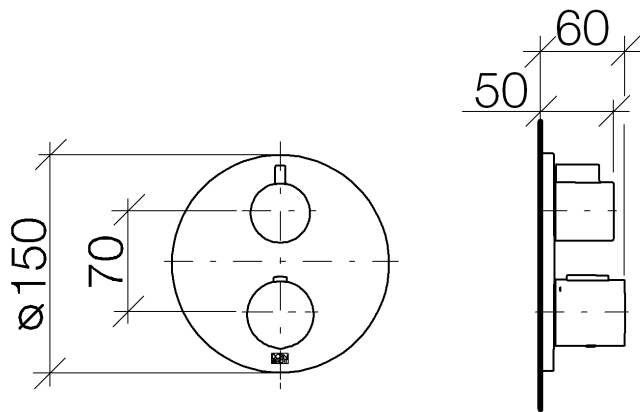

Shower - Selv

Concealed thermostat with one function volume control - polished chrome

Article number: 36 425 970-00

- cover plate Ø 150 mm
- temperature control handle with safety limit stop at 38°C
- hot water temperature limiter, can be preset
- Fittings group as per DIN 4109: 1

polished chrome

Miscellaneous items are required for this article.

Dimensional drawing

All details in mm / inch = mm x 0.0394

Shower - Selv

Concealed thermostat with one function volume control - polished chrome

Article number: 36 425 970-00

Flow rate chart

Other finish variants

platinum matt
36 425 970-06

platinum
36 425 970-08

Dark Brass matt
36 425 970-16

Dark Bronze matt
36 425 970-17

matt black
36 425 970-33

Cyprum
36 425 970-49

Dark Platinum matt
36 425 970-99

Other finishes on request (x-tra Service)

Shower - Selv

Concealed thermostat with one function volume control - polished chrome

Article number: 36 425 970-00