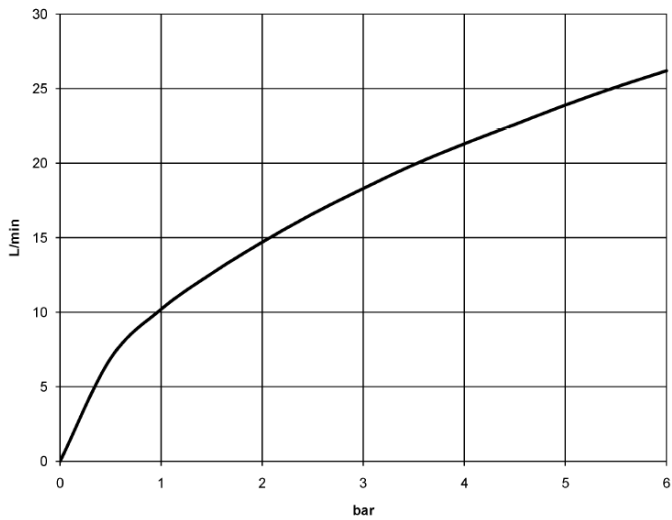

Shower - Selv

Concealed thermostat with two function volume control - polished chrome

Article number: 36 426 970-00

Flow rate chart

Other finish variants

Dark Bronze matt
36 426 970-17

Other finishes on request (x-tra Service)