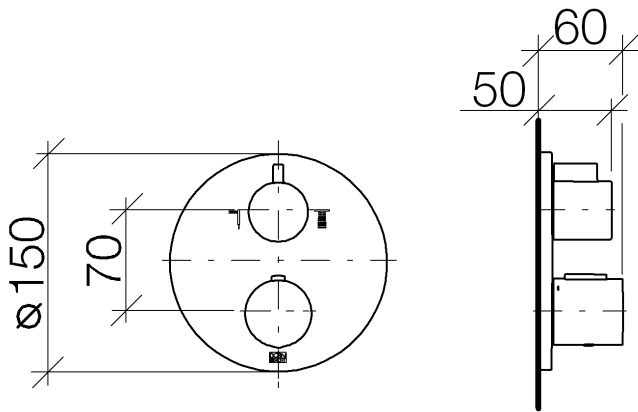

Shower - Selv

Concealed thermostat with two function volume control - polished chrome

Article number: 36 426 970-00

- rotary diverter with volume control and shut-off function
- cover plate  $\varnothing$  150 mm
- temperature control handle with safety limit stop at 38°C
- hot water temperature limiter, can be preset
- Fittings group as per DIN 4109: 1

polished chrome

Miscellaneous items are required for this article.

Dimensional drawing

All details in mm / inch = mm x 0.0394

**Shower - Selv**

Concealed thermostat with two function volume control - polished chrome

Article number: 36 426 970-00

**Flow rate chart**

**Other finish variants**

platinum matt  
36 426 970-06

platinum  
36 426 970-08

Dark Brass matt  
36 426 970-16

Dark Bronze matt  
36 426 970-17

matt black  
36 426 970-33

Cyprum  
36 426 970-49

Dark Platinum matt  
36 426 970-99

Other finishes on request (x-tra Service)

Shower - Selv

Concealed thermostat with two function volume control - polished chrome

Article number: 36 426 970-00