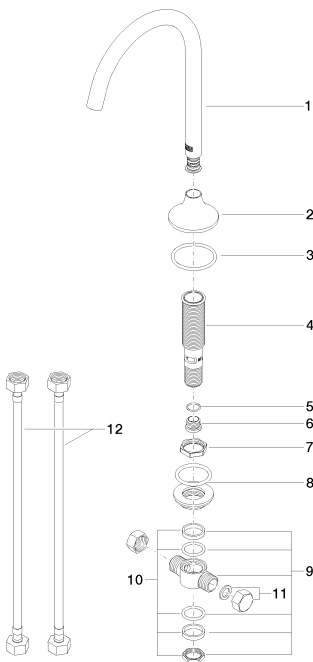

Washbasin - VAIA

Deck-mounted basin spout without pop-up waste - polished chrome

Article number: 13 716 809-00

- 168 mm projection
- pivotable spout 360°
- circular, air-enriched flow
- height of mixer 280 mm
- height up to aerator 191 mm
- rosette Ø 60 mm
- hole diameter 35 mm
- 2x 1/2" x 1/2" x 400mm high pressure hose
- 1/2" connection
- max. flow 5.7 l/min
- lead-free
- WRAS: 1801015
- Fittings group as per DIN 4109: 1
- For Touchfree control please order eSet Touchfree WITH or WITHOUT temperature adjustment

Deck-mounted basin spout without pop-up waste - polished chrome

Article number: 13 716 809-00

Other finish variants

platinum matt
13 716 809-06

platinum
13 716 809-08

Dark Brass matt
13 716 809-16

Dark Bronze matt
13 716 809-17

brushed Durabrass
13 716 809-28

Dark Platinum matt
13 716 809-99

Other finishes on request (x-tra Service)

Washbasin - VAIA

Deck-mounted basin spout without pop-up waste - polished chrome

Article number: 13 716 809-00

Spare parts list

No.	Item Number	Name	Quantity used
1	90 28 22 309 00-00	spout	1
2	09 27 80 011-00	rosette	1
3	09 14 10 084 90	seal	1
4	90 30 01 033 00 90	base	1
5	09 14 10 017 90	seal	1
6	09 24 04 021 10 90	nipple	1
7	09 23 10 127 90	nut	1
8	04 23 10 004 04 90	fixing set	1
9	04 17 11 020 10 90	distributor	1
10	90 23 10 012 00 90	gasket kit	1
11	04 21 02 006 00 92	cap	1