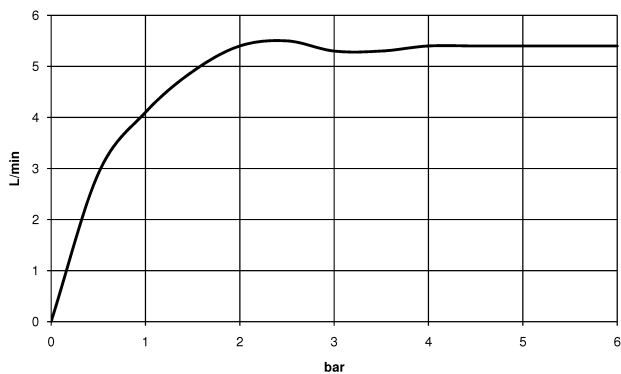

Washbasin - VAIA

Deck-mounted basin spout without pop-up waste - polished chrome

Article number: 13 716 809-00

- 168 mm projection
- pivotable spout 360°
- circular, air-enriched flow
- height of mixer 280 mm
- height up to aerator 191 mm
- rosette Ø 60 mm
- hole diameter 35 mm
- 2x 1/2" x 1/2" x 400mm high pressure hose
- 1/2" connection
- max. flow 5.7 l/min
- lead-free
- WRAS: 1801015
- Fittings group as per DIN 4109: 1
- For Touchfree control please order eSet Touchfree WITH or WITHOUT temperature adjustment

polished chrome

Washbasin - VAIA

Deck-mounted basin spout without pop-up waste - polished chrome

Article number: 13 716 809-00

Dimensional drawing

All details in mm / inch = mm x 0.0394

Flow rate chart

Washbasin - VAIA