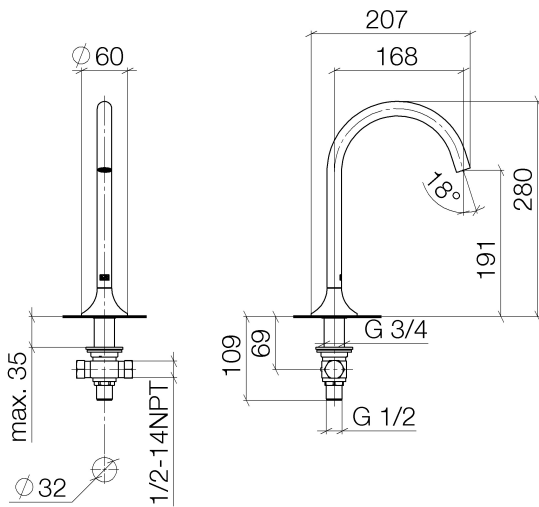

Washbasin - VAIA

Deck-mounted basin spout without pop-up waste - polished chrome

Article number: 13 716 809-00

- 168 mm projection
- pivotable spout 360°
- circular, air-enriched flow
- height of mixer 280 mm
- height up to aerator 191 mm
- rosette Ø 60 mm
- hole diameter 35 mm
- 2x 1/2" x 1/2" x 400mm high pressure hose
- 1/2" connection
- max. flow 5.7 l/min
- lead-free
- WRAS: 1801015
- Fittings group as per DIN 4109: 1
- For Touchfree control please order eSet Touchfree WITH or WITHOUT temperature adjustment

polished chrome

Washbasin - VAIA

Deck-mounted basin spout without pop-up waste - polished chrome

Article number: 13 716 809-00

Dimensional drawing

All details in mm / inch = mm x 0.0394

Flow rate chart

Washbasin - VAIA

Deck-mounted basin spout without pop-up waste - polished chrome

Article number: 13 716 809-00

Other finish variants

platinum matt
13 716 809-06

platinum
13 716 809-08

Dark Brass matt
13 716 809-16

Dark Bronze matt
13 716 809-17

Spare parts list

No.	Item Number	Name	Quantity used
1	90 28 22 309 00-00	spout	1
2	09 27 80 011-00	rosette	1
3	09 14 10 084 90	seal	1
4	90 30 01 033 00 90	base	1
5	09 14 10 017 90	seal	1
6	09 24 04 021 10 90	nipple	1
7	09 23 10 127 90	nut	1
8	04 23 10 004 04 90	fixing set	1
9	04 17 11 020 10 90	distributor	1
10	90 23 10 012 00 90	gasket kit	1
11	04 21 02 006 00 92	cap	1