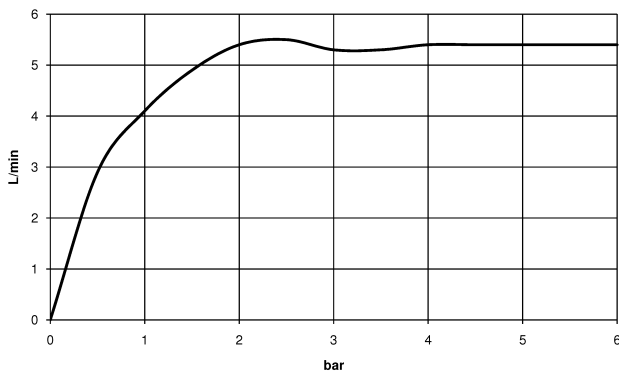

Washbasin - VAIA

Deck-mounted basin spout without pop-up waste - Dark Platinum matt

Article number: 13 716 809-99

- 168 mm projection
- pivotable spout 360°
- circular, air-enriched flow
- height of mixer 280 mm
- height up to aerator 191 mm
- rosette Ø 60 mm
- hole diameter 35 mm
- 2x 1/2" x 1/2" x 400mm high pressure hose
- 1/2" connection
- max. flow 5.7 l/min
- lead-free
- Fittings group as per DIN 4109: 1
- For Touchfree control please order eSet Touchfree WITH or WITHOUT temperature adjustment

Dark Platinum matt

Dimensional drawing

All details in mm / inch = mm x 0.0394

Washbasin - VAIA

Deck-mounted basin spout without pop-up waste - Dark Platinum matt

Article number: 13 716 809-99

Flow rate chart