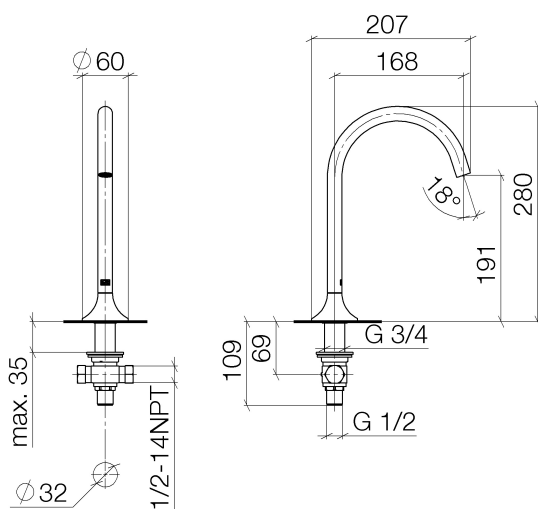

Washbasin - VAIA

Deck-mounted basin spout without pop-up waste - Dark Platinum matt

Article number: 13 716 809-99

- 168 mm projection
- pivotable spout 360°
- circular, air-enriched flow
- height of mixer 280 mm
- height up to aerator 191 mm
- rosette Ø 60 mm
- hole diameter 35 mm
- 2x 1/2" x 1/2" x 400mm high pressure hose
- 1/2" connection
- max. flow 5.7 l/min
- lead-free
- Fittings group as per DIN 4109: 1
- For Touchfree control please order eSet Touchfree WITH or WITHOUT temperature adjustment

Dark Platinum matt

Dimensional drawing

All details in mm / inch = mm x 0.0394

Washbasin - VAIA

Deck-mounted basin spout without pop-up waste - Dark Platinum matt

Article number: 13 716 809-99

Flow rate chart