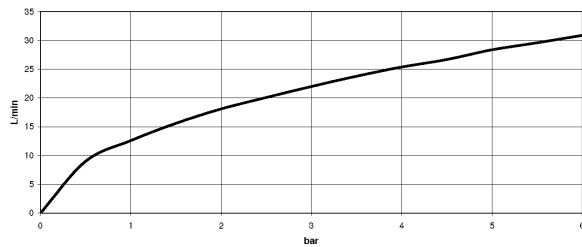

Bath - VAIA

Five-hole bath mixer for deck mounting with diverter - platinum matt

Article number: 27 522 809-06

- 220 mm projection
- complete hand shower set: normal flow
- spout: circular, air-enriched flow
- complete hand shower set with anti-scale system
- automatic bath/shower diverter
- height of mixer 347 mm
- height up to aerator 244 mm
- deck valve hole diameter 32 mm
- hole diameter spout 32 mm
- hole diameter for complete hand shower set 32 mm
- rosette for complete hand shower set Ø 60mm
- rosette for spout Ø 60mm
- rosette for deck valve Ø 60mm
- metal shower hose 1750mm with integrated anti-twist protection
- max. flow 21.5 l/min at 3 bar flow pressure
- max. flow for complete hand shower set 6.8 l/min
- Fittings group as per DIN 4109: 1
- Intrinsic protection against back flow.

platinum matt

Dimensional drawing

All details in mm / inch = mm x 0.0394

Bath - VAIA

Five-hole bath mixer for deck mounting with diverter - platinum matt

Article number: 27 522 809-06

Flow rate chart

Other finish variants