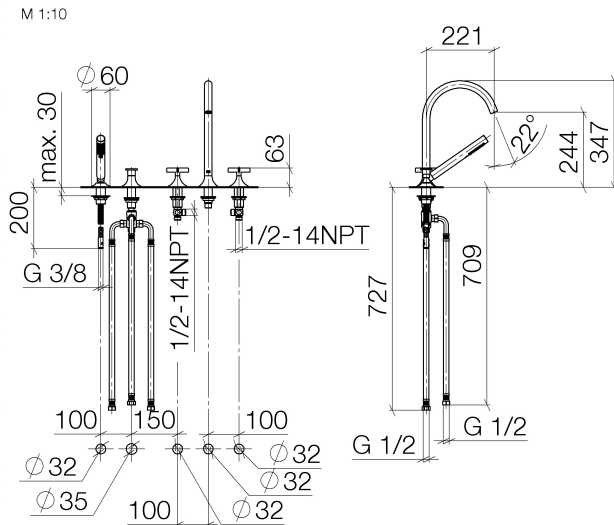

Bath - VAIA

Five-hole bath mixer for deck mounting with diverter - platinum matt

Article number: 27 522 809-06

- 220 mm projection
- complete hand shower set: normal flow
- spout: circular, air-enriched flow
- complete hand shower set with anti-scale system
- automatic bath/shower diverter
- height of mixer 347 mm
- height up to aerator 244 mm
- deck valve hole diameter 32 mm
- hole diameter spout 32 mm
- hole diameter for complete hand shower set 32 mm
- rosette for complete hand shower set Ø 60mm
- rosette for spout Ø 60mm
- rosette for deck valve Ø 60mm
- metal shower hose 1750mm with integrated anti-twist protection
- max. flow 21.5 l/min at 3 bar flow pressure
- max. flow for complete hand shower set 6.8 l/min
- Fittings group as per DIN 4109: 1
- Intrinsic protection against back flow.

platinum matt

Dimensional drawing

All details in mm / inch = mm x 0.0394

Bath - VAIA

Five-hole bath mixer for deck mounting with diverter - platinum matt

Article number: 27 522 809-06

Flow rate chart

Other finish variants