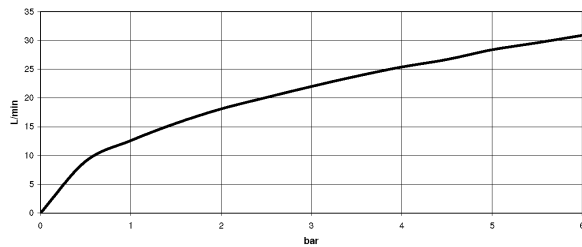

**Bath - VAIA**

Five-hole bath mixer for deck mounting with diverter - Dark Platinum matt

Article number: 27 522 819-99

- 220 mm projection
- complete hand shower set: normal flow
- spout: circular, air-enriched flow
- complete hand shower set with anti-scale system
- automatic bath/shower diverter
- height of mixer 347 mm
- height up to aerator 244 mm
- hole diameter spout 32 mm
- hole diameter valve 32 mm
- hole diameter for complete hand shower set 32 mm
- rosette for spout Ø 60mm
- rosette for complete hand shower set Ø 60mm
- rosette for deck valve Ø 60mm
- metal shower hose 1750mm with integrated anti-twist protection
- max. flow 21.5 l/min at 3 bar flow pressure
- max. flow for complete hand shower set 6.8 l/min
- Fittings group as per DIN 4109: 1
- Intrinsic protection against back flow.

Dark Platinum matt

**Dimensional drawing**

All details in mm / inch = mm x 0.0394

### Flow rate chart