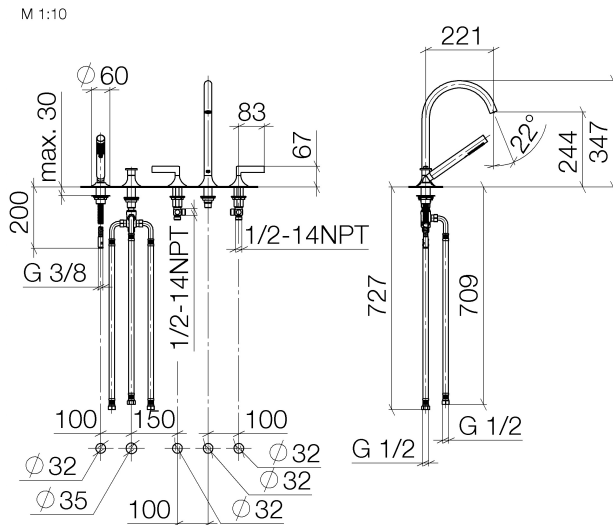

**Bath - VAIA**

Five-hole bath mixer for deck mounting with diverter - Dark Platinum matt

Article number: 27 522 819-99

- 220 mm projection
- complete hand shower set: normal flow
- spout: circular, air-enriched flow
- complete hand shower set with anti-scale system
- automatic bath/shower diverter
- height of mixer 347 mm
- height up to aerator 244 mm
- hole diameter spout 32 mm
- hole diameter valve 32 mm
- hole diameter for complete hand shower set 32 mm
- rosette for spout Ø 60mm
- rosette for complete hand shower set Ø 60mm
- rosette for deck valve Ø 60mm
- metal shower hose 1750mm with integrated anti-twist protection
- max. flow 21.5 l/min at 3 bar flow pressure
- max. flow for complete hand shower set 6.8 l/min
- Fittings group as per DIN 4109: 1
- Intrinsic protection against back flow.

Dark Platinum matt

**Dimensional drawing**

All details in mm / inch = mm x 0.0394

## Bath - VAIA

Five-hole bath mixer for deck mounting with diverter - Dark Platinum matt

Article number: 27 522 819-99

### Flow rate chart