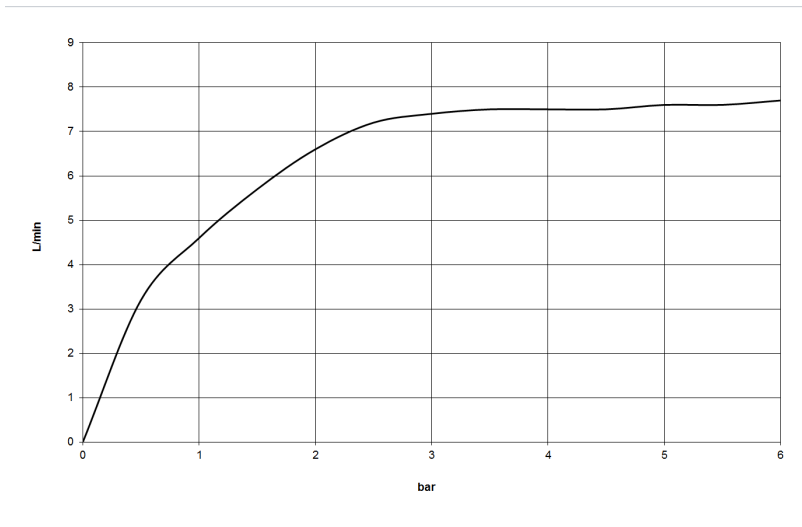

Shower - VAIA

Hand shower set for bath rim or tile edge installation - platinum matt

Article number: 27 702 809-06

- normal flow
- with anti-scale system
- rosette Ø 60 mm
- hole diameter 32 mm
- metal shower hose 1750mm with integrated anti-twist protection
- max. flow 6.8 l/min
- Fittings group as per DIN 4109: 1
- Intrinsic protection against back flow.

platinum matt

Dimensional drawing

All details in mm / inch = mm x 0.0394

Shower - VAIA

Hand shower set for bath rim or tile edge installation - platinum matt

Article number: 27 702 809-06

Flow rate chart

Other finish variants