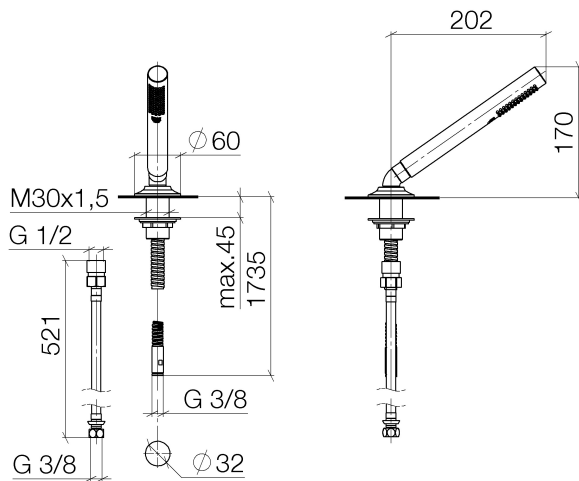

Shower - VAIA

Hand shower set for bath rim or tile edge installation - platinum matt

Article number: 27 702 809-06

- normal flow
- with anti-scale system
- rosette Ø 60 mm
- hole diameter 32 mm
- metal shower hose 1750mm with integrated anti-twist protection
- max. flow 6.8 l/min
- Fittings group as per DIN 4109: 1
- Intrinsic protection against back flow.

platinum matt

Dimensional drawing

All details in mm / inch = mm x 0.0394

Shower - VAIA

Hand shower set for bath rim or tile edge installation - platinum matt

Article number: 27 702 809-06

Flow rate chart

Other finish variants